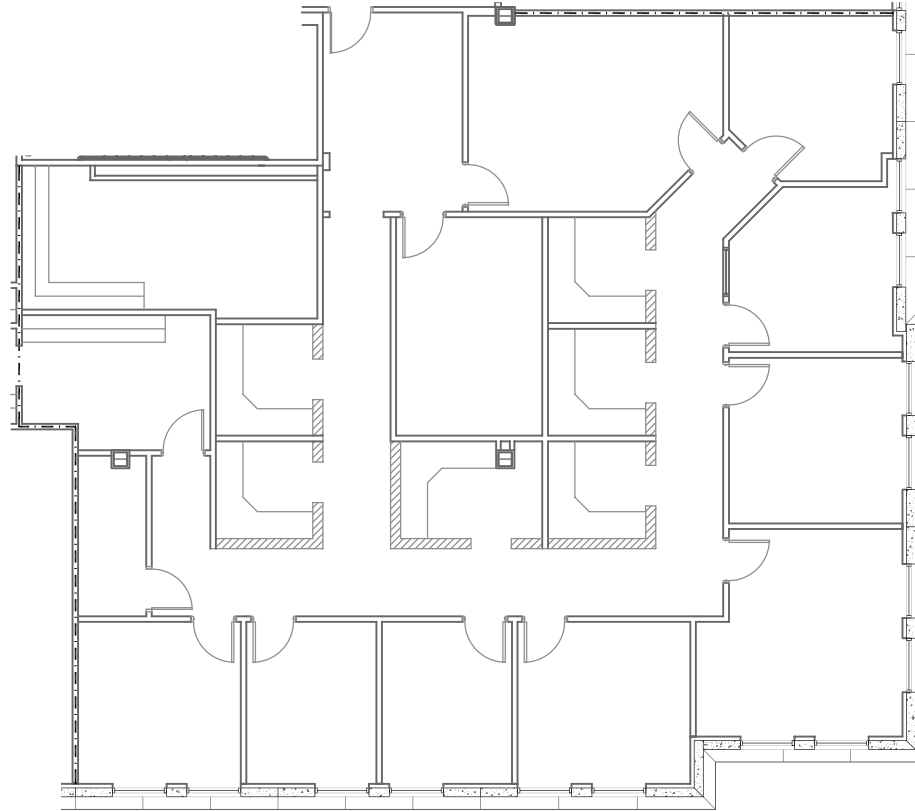

SUITE 204: 3,906 SF

SCALE: 3/32" = 1'-0"

LOCATION MAP