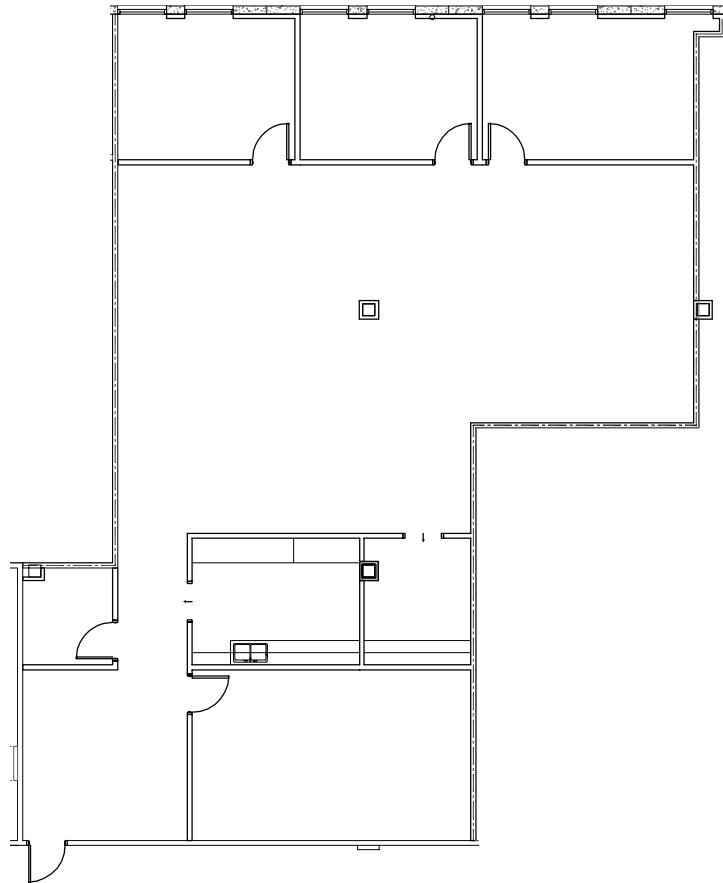

- Suite 311 - 3,120 SF of Class A Office Space
- Good Mix of Open Office and Private Offices
- Class A Finishes Throughout
- **Ready for Occupancy NOW**
- 10' Ceiling Height

LOCATION MAP

[VIEW VIRTUAL TOUR - CLICK HERE](#)