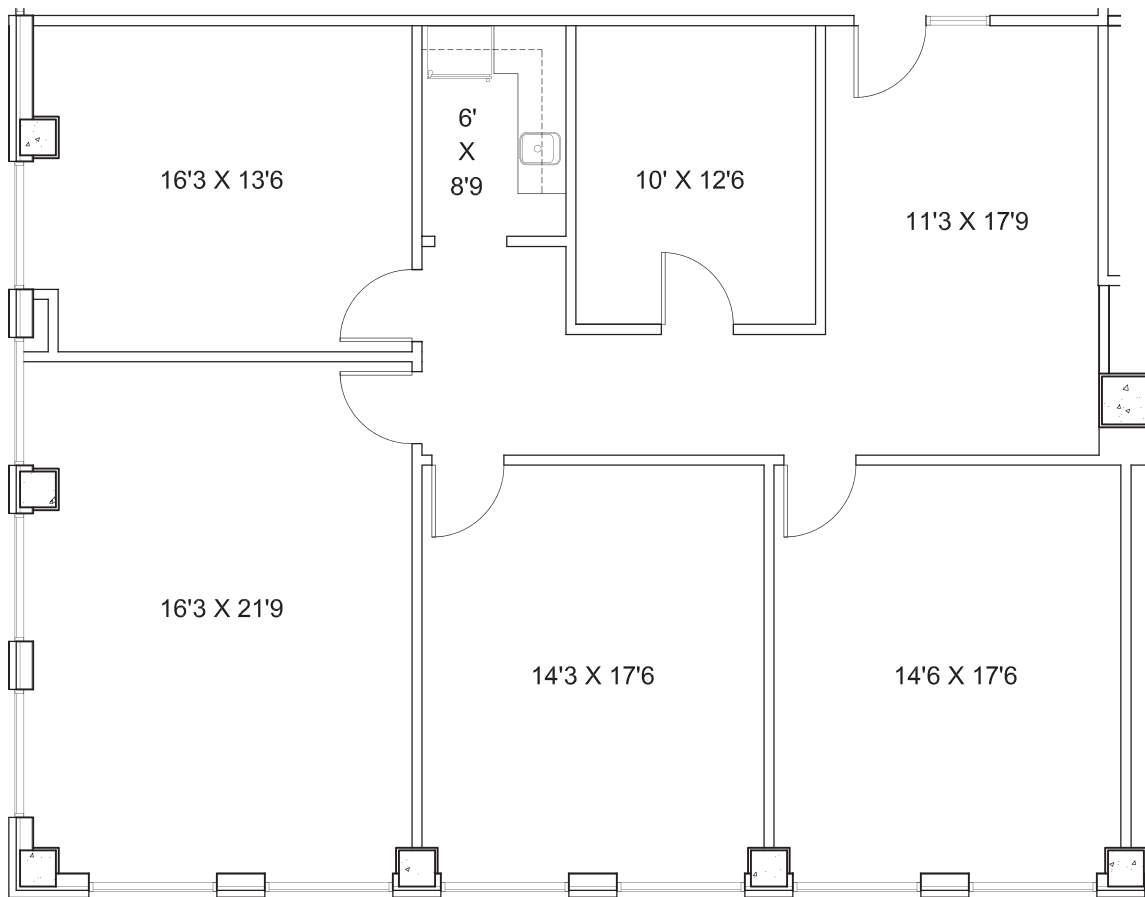

Quarry Heights

7373 Broadway • San Antonio, TX 78209

SPACE
PLAN

SUITE 204: 1,877 SF

[View Virtual Tour - Click Here](#)

CONTACT: Shawn Gulley
210.805.3333
shawng@rlworth.com