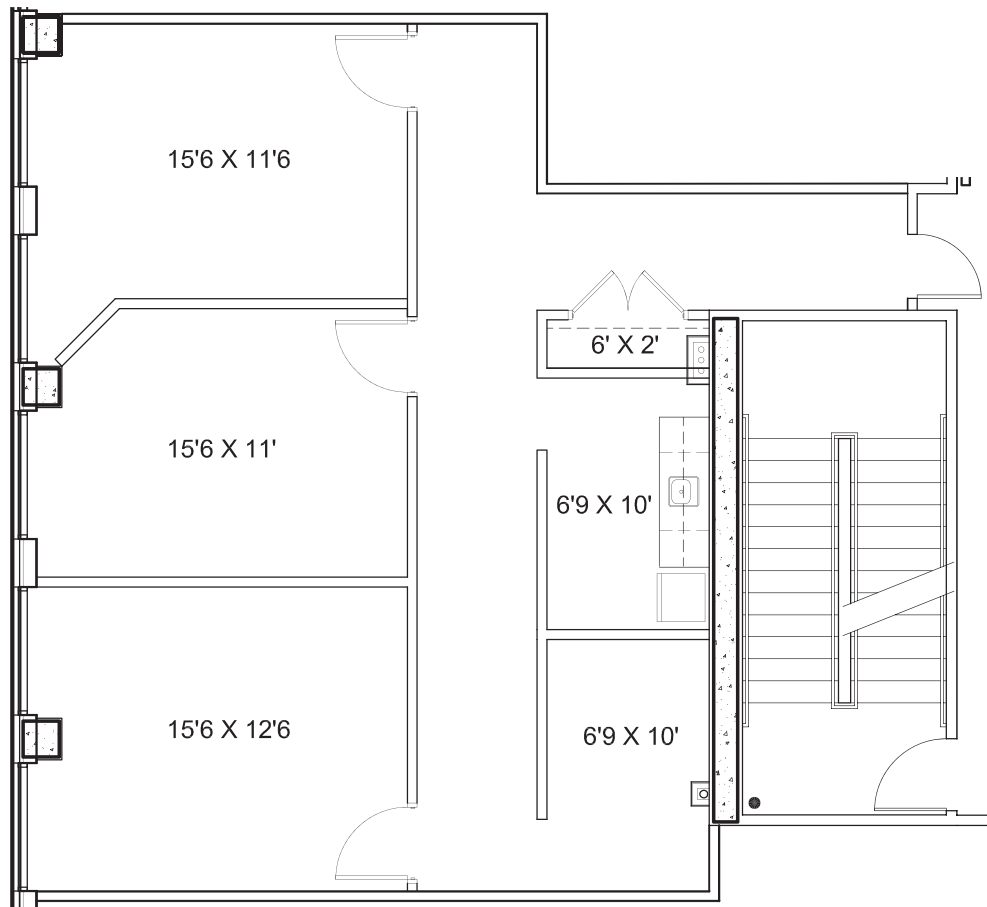

# Quarry Heights

7373 Broadway • San Antonio, TX 78209

SPACE  
PLAN

**SUITE 402: 1,205 SF**

[View Virtual Tour - Click Here](#)

CONTACT: Shawn Gulley  
210.805.3333  
shawng@rlworth.com