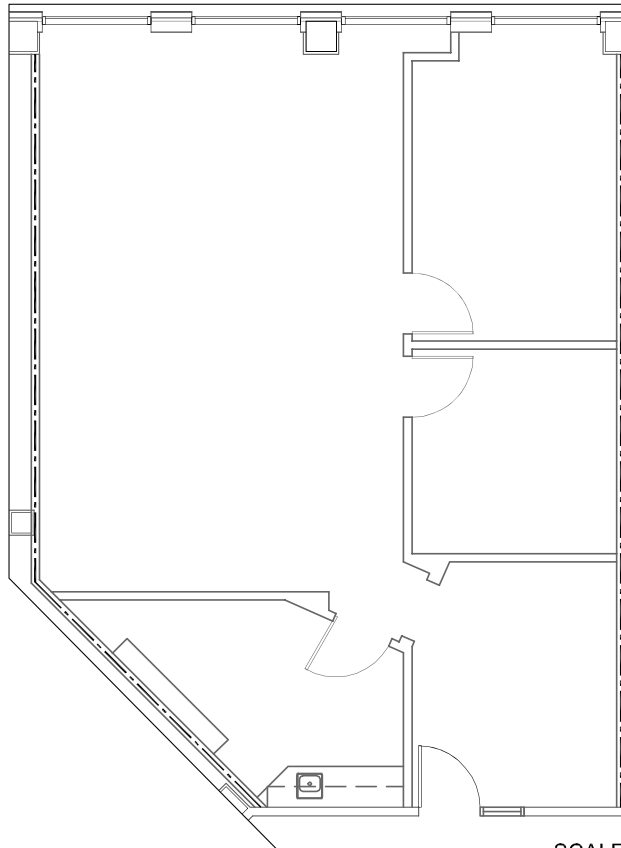

Quarry Heights

7373 Broadway • San Antonio, TX 78209

SPACE
PLAN

SUITE 405: 1,202 SF

SCALE: 1/8"=1'-0"

LOCATION MAP

CONTACT: Shawn Gulley
210.805.3333
shawng@rlworth.com