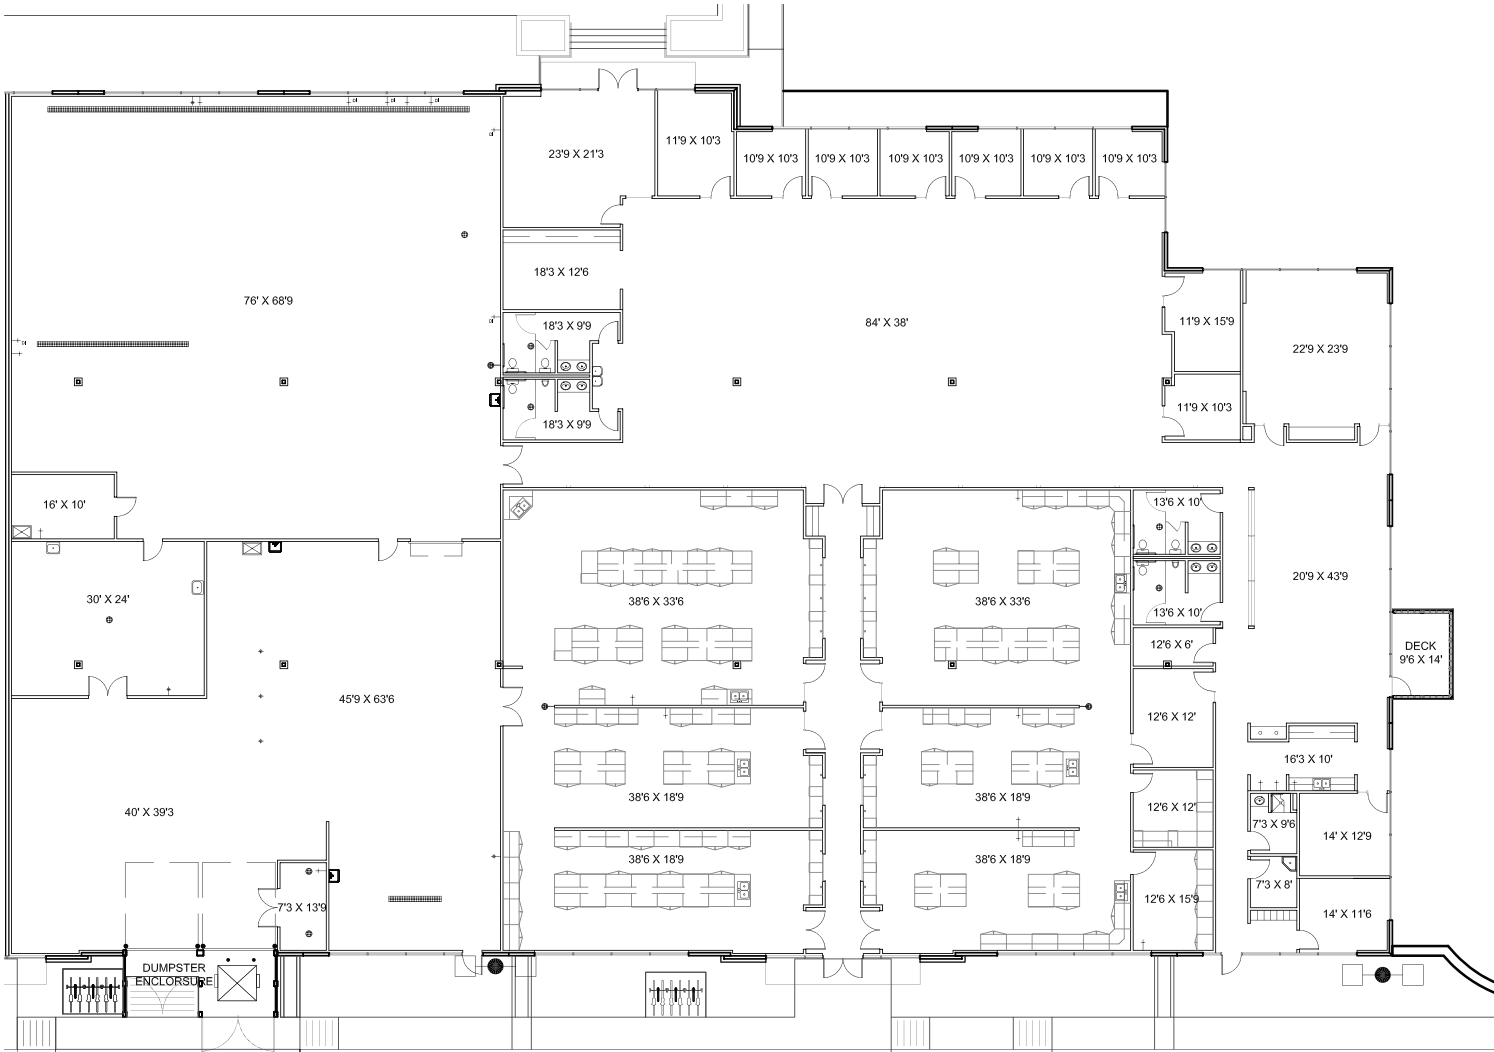

Suite 116
27,515 SF Available

* Furniture Not Included

A/C Warehouse

Class A Office Space

High Tech Lab Space

CONTACT: Shawn Gulley
210.805.3333
shawn@worthsa.com