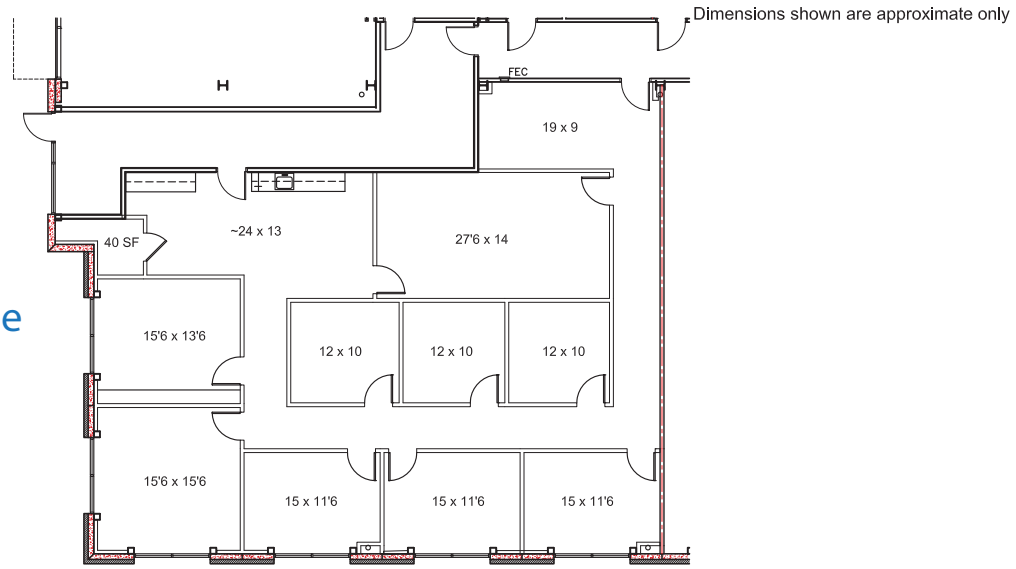

1ST FLOOR
Suite 129 - 3,081 SF Available

Suite 129
3,081 RSF
Ridgewood Plaza
19026 Ridgewood Parkway
San Antonio, Texas

3RD FLOOR
Suite 300 - 9,290 SF Available