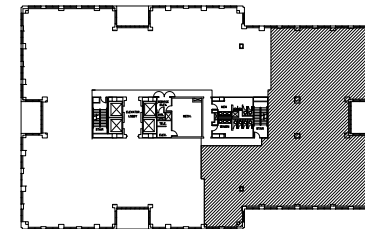

Building I
Suite 610
8,368 SF

Suite 610
8,368 RSF

UNION SQUARE
10101 REUNION PLACE
SAN ANTONIO, TEXAS 78216

LOCATION PLAN