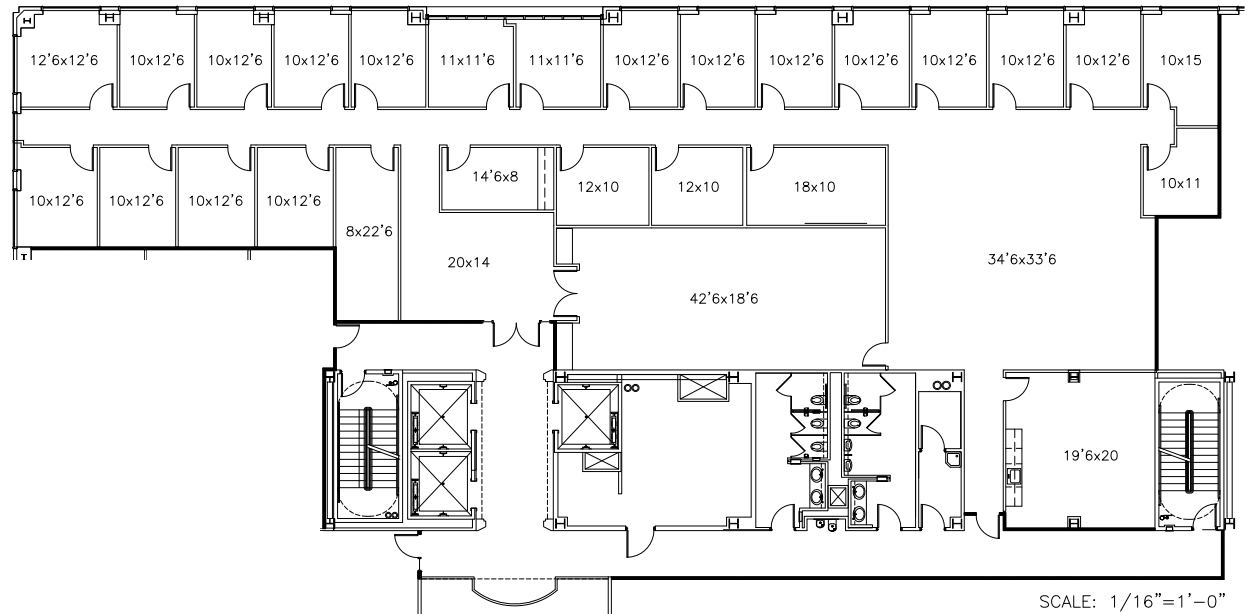

Building II
Suite 200
7,717 SF

DIMENSIONS SHOWN ARE APPROXIMATE ONLY

SUITE 200
 6,798 USF
 7,717 RSF

UNION SQUARE II
 10001 REUNION PLACE
 SAN ANTONIO, TEXAS 78216