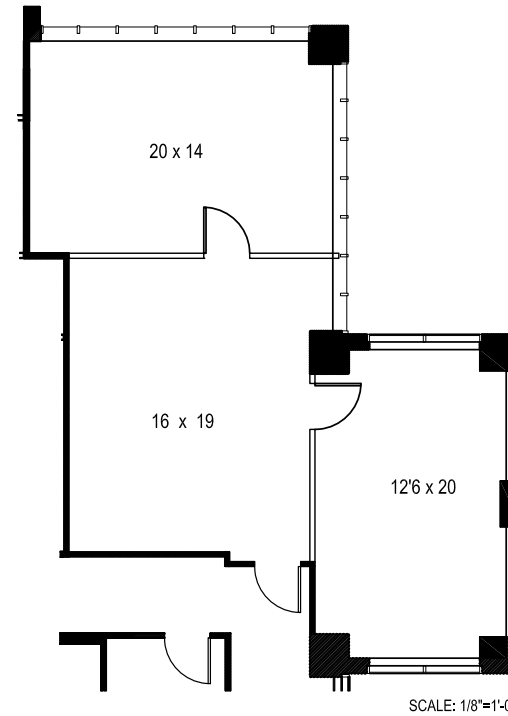

Building I  
**Suite 910**  
**1,176 SF**

DIMENSIONS SHOWN ARE APPROXIMATE ONLY

SUITE 910  
949 USF  
1,176 RSF

UNION SQUARE  
10101 REUNION PLACE  
SAN ANTONIO, TEXAS 78216