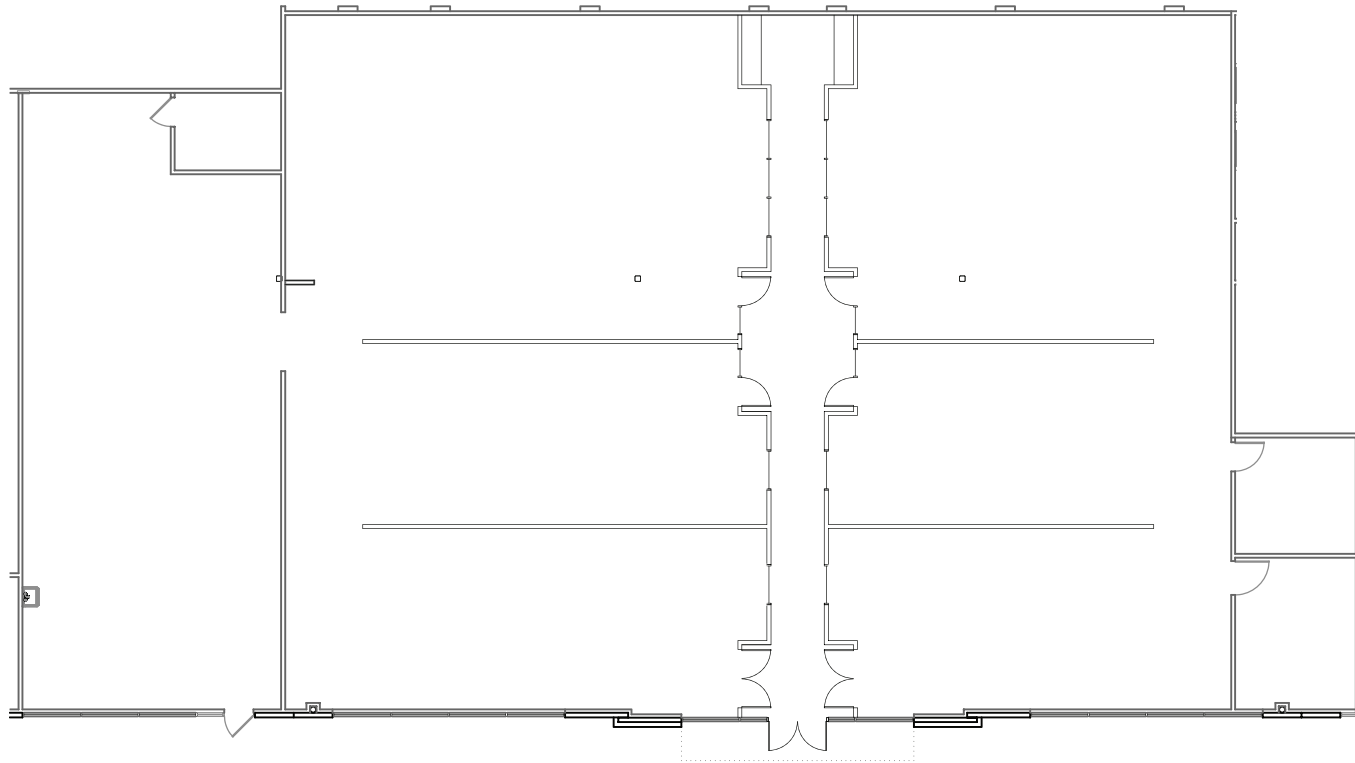

Suite 118
9,220 SF Available

SCALE: 1/16" = 1'-0"

LOCATION MAP