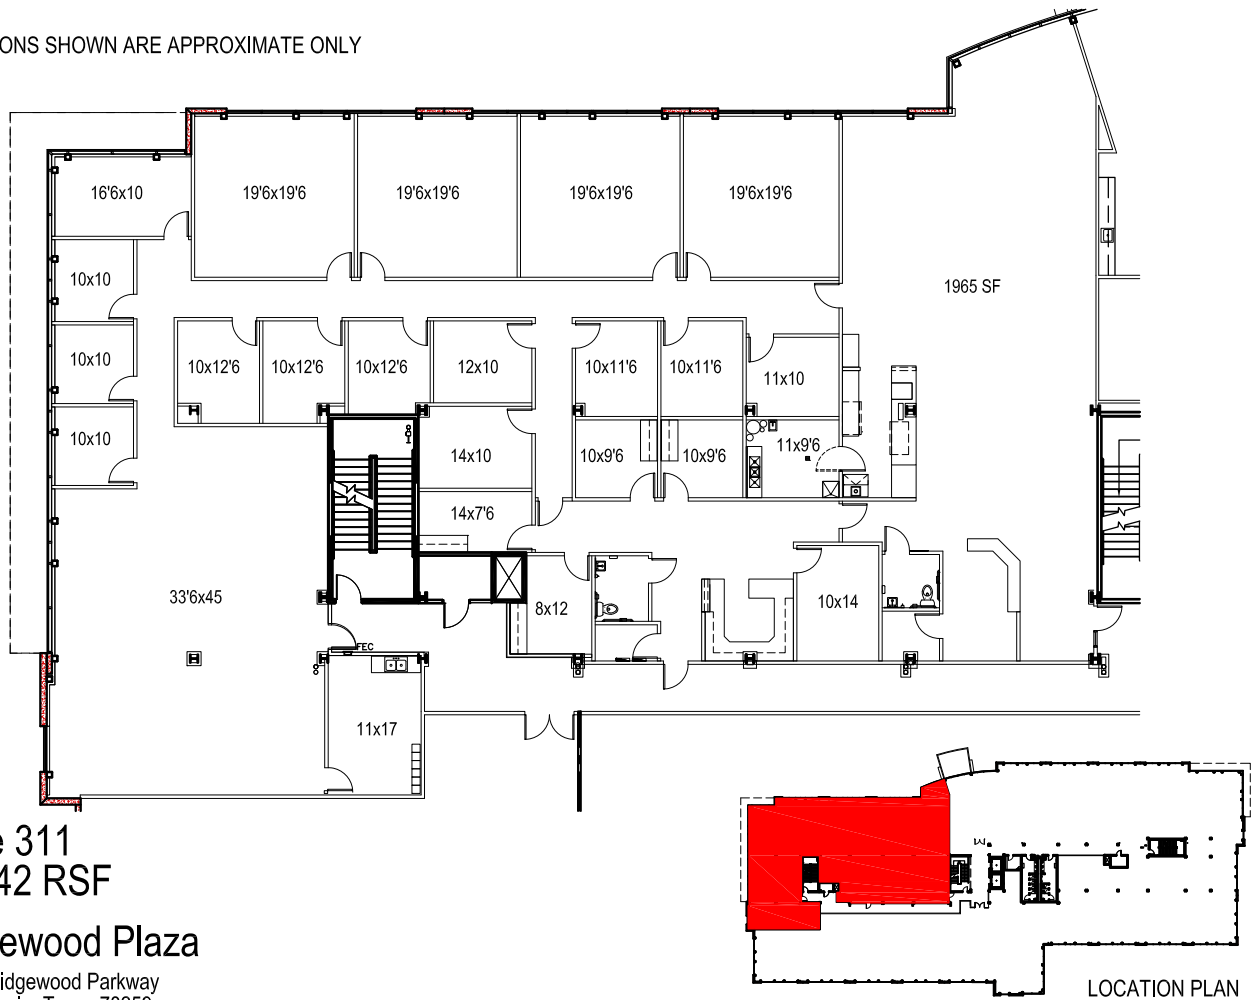

RIDGEWOOD PLAZA

19026 RIDGEWOOD PARKWAY | SAN ANTONIO, TX 78259

3RD FLOOR Suite 311: 10,342 SF Available

DIMENSIONS SHOWN ARE APPROXIMATE ONLY

Suite 311
10,342 RSF

Ridgewood Plaza

19026 Ridgewood Parkway
San Antonio, Texas 78259