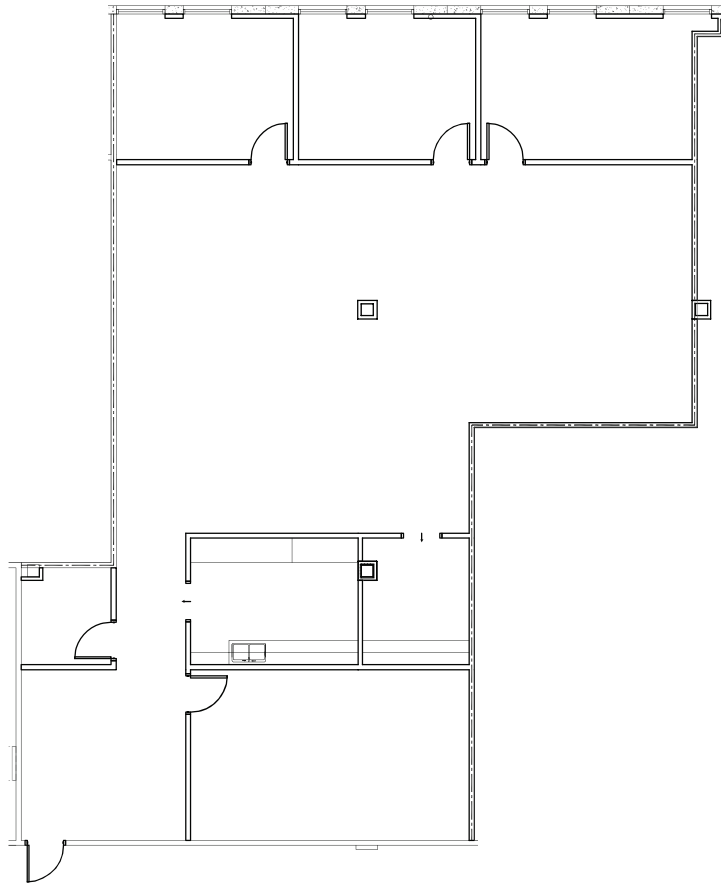

- Suite 311 - 3,120 SF of Class A Office Space
- Good Mix of Open Office and Private Offices
- Class A Finishes Throughout
- *Ready for Occupancy NOW*
- 10' Ceiling Height

LOCATION MAP

[VIEW VIRTUAL TOUR - CLICK HERE](#)