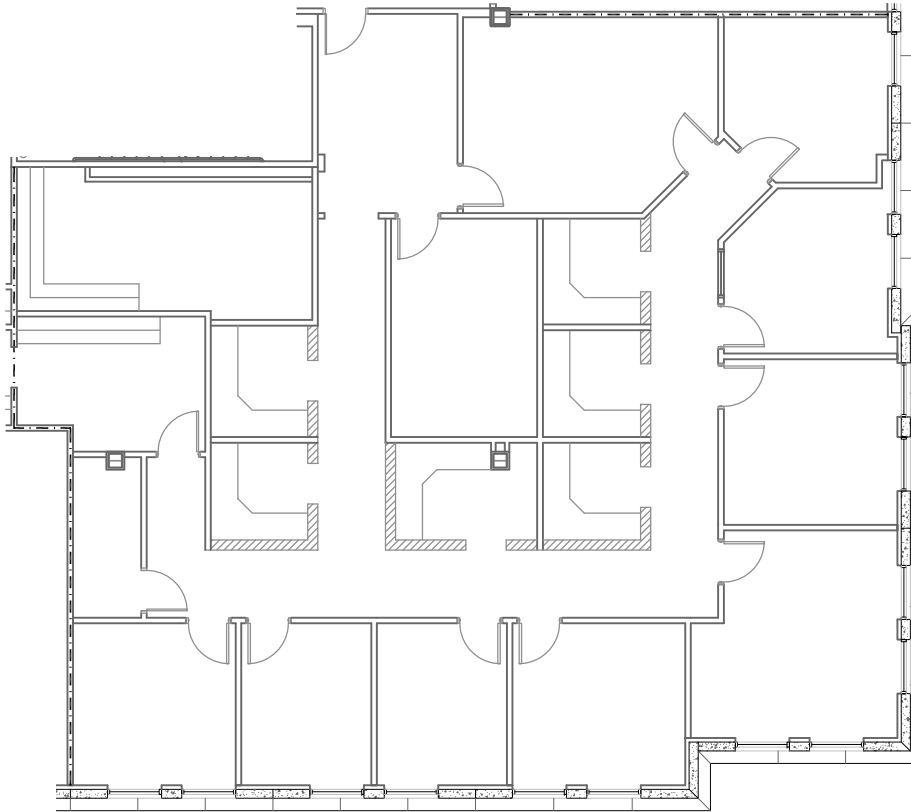

SUITE 204: 3,906 SF

SCALE: 3/32" = 1'-0"

LOCATION MAP