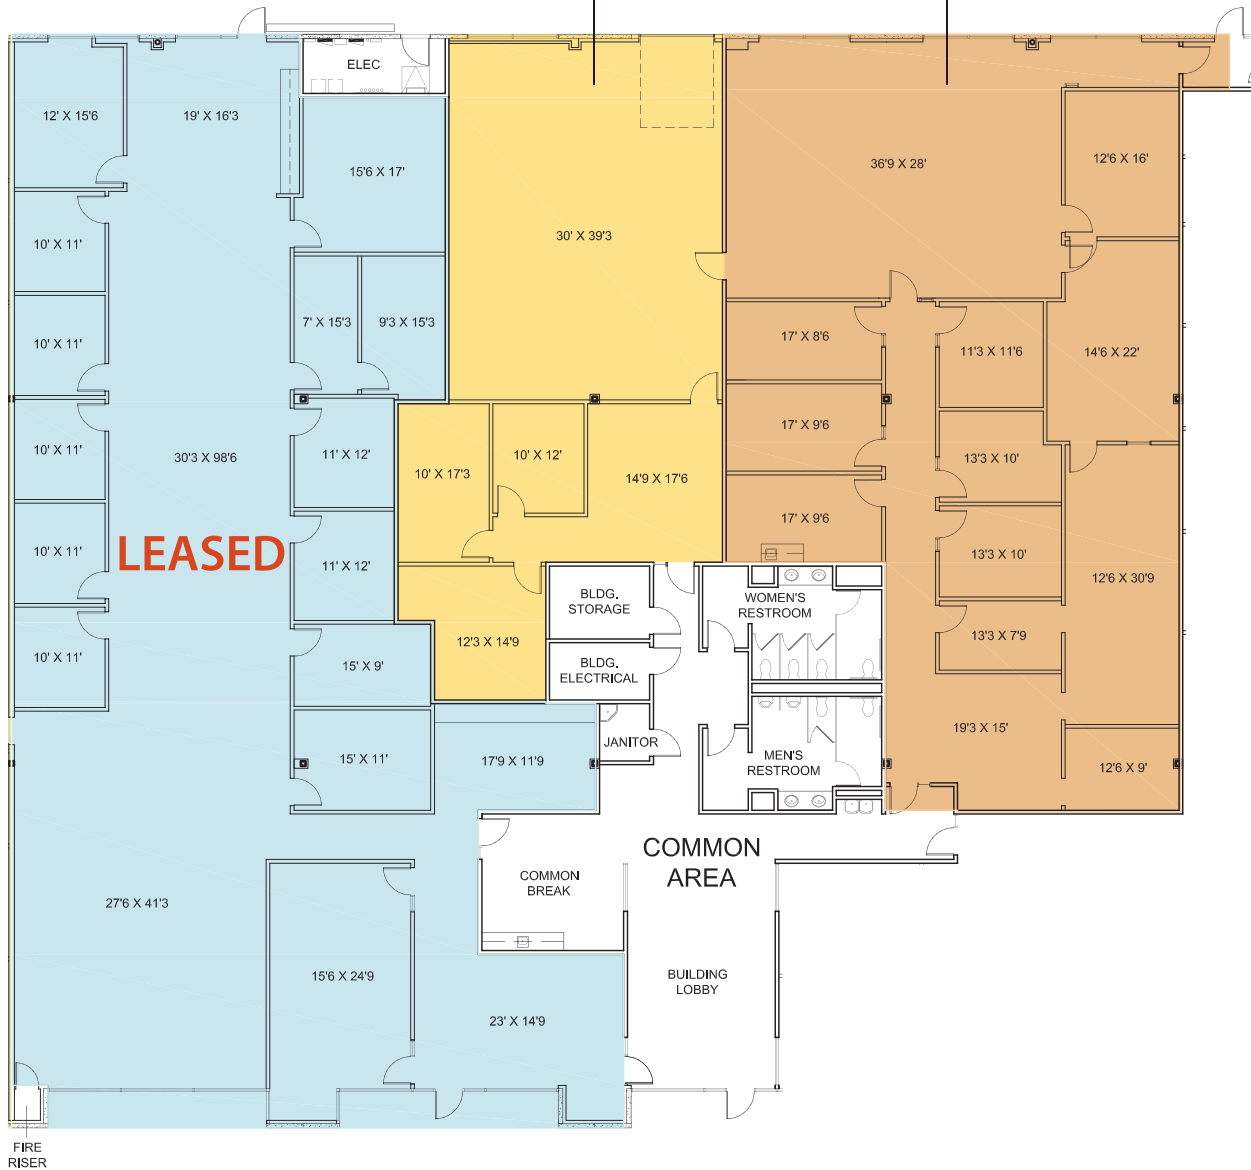

Building IV Contiguous Spaces

- Suite 111 - 2,324 SF
- Suite 112 - 4,280 SF
- Suite 111 & 112 - 6,604 SF

Suite 111
2,324 SF

Suite 112
4,280 SF

Note: Suites 109, 111 & 112 share a common building entrance and lobby, common break room and shared restrooms.