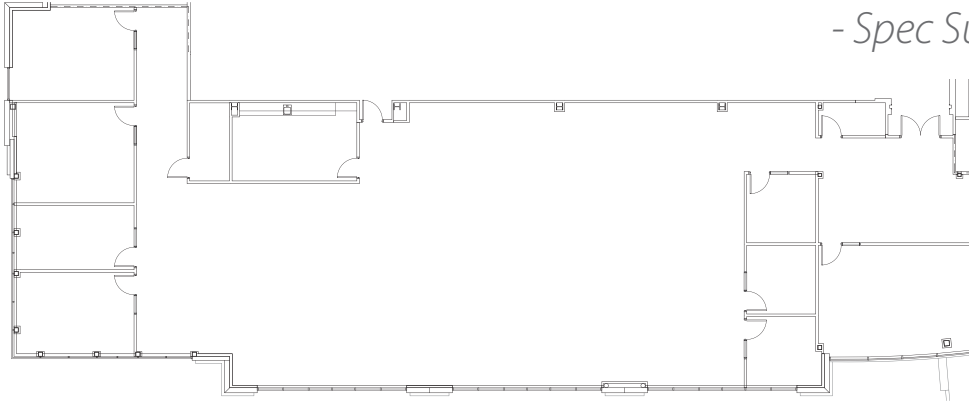

SUITE 301 - 7,713 SF
- Spec Suite

SCALE: 1/16" = 1'-0"

LOCATION MAP

210.822.5220

www.ridgewoodofficeparksa.com

SUITE 317 - 4,774 SF
- Spec Suite

LOCATION MAP