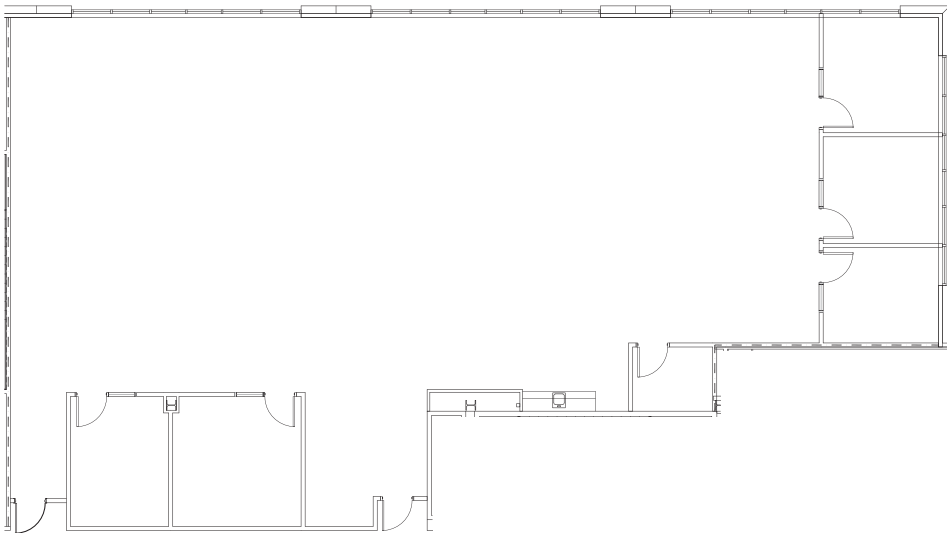

SUITE 301 - 7,713 SF
- Spec Suite

SCALE: 1/16" = 1'-0"

LOCATION MAP

210.822.5220

www.ridgewoodofficeparksa.com

SUITE 317 - 4,774 SF
- Spec Suite

LOCATION MAP