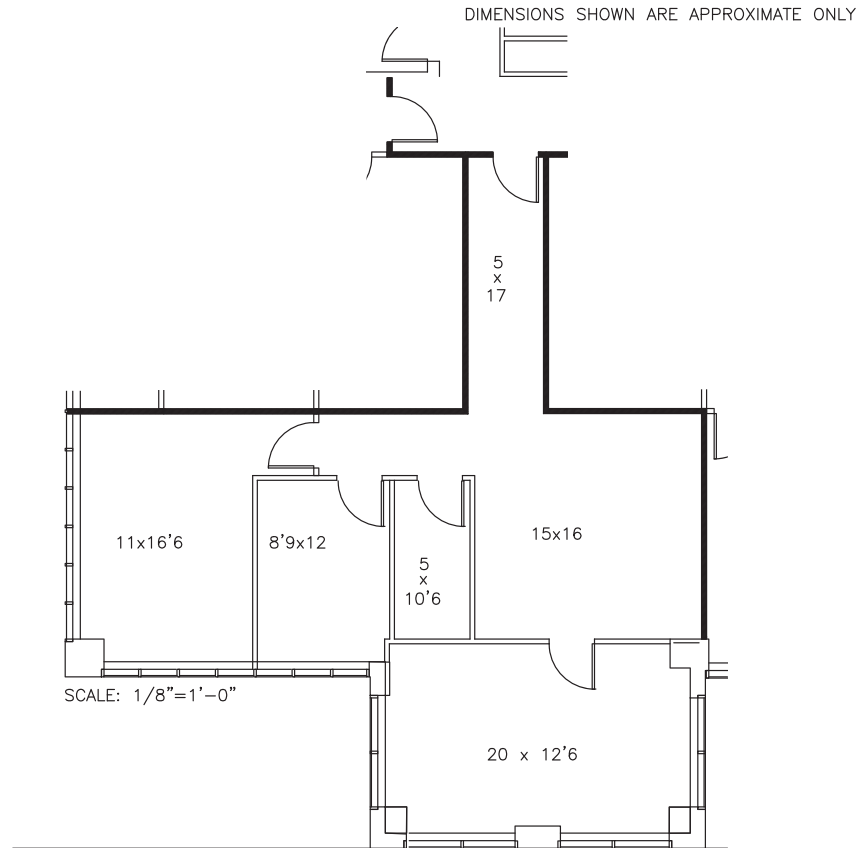

Building I
Suite 970
1,389 SF

SUITE 970
1,389 RSF

UNION SQUARE
10101 REUNION PLACE
SAN ANTONIO, TEXAS 78216