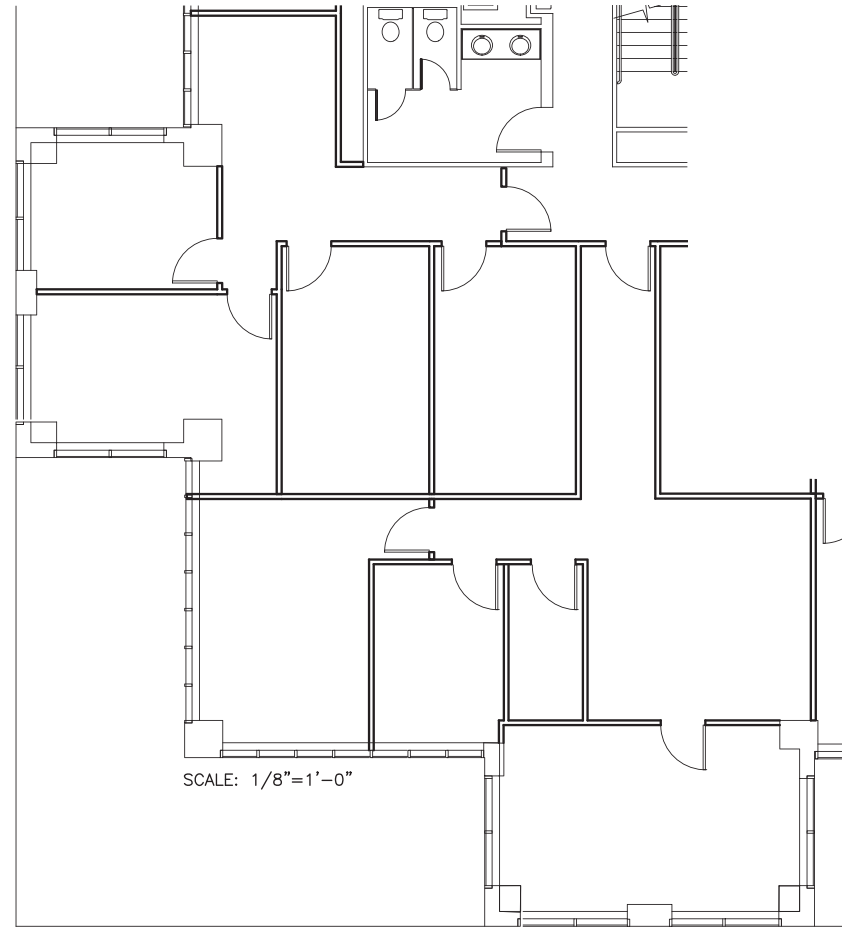

Building I
Suite 970/980
2,611 SF

SCALE: 1/8"=1'-0"

SUITES 970-980
2,611 RSF

UNION SQUARE
10101 REUNION PLACE
SAN ANTONIO, TEXAS 78216

LOCATION PLAN