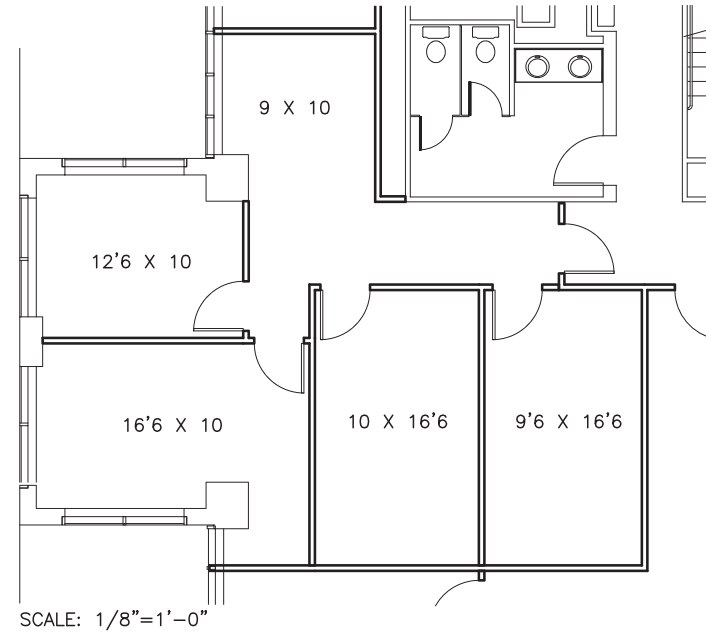

Building I
Suite 980
1,222 SF

SUITE 980
1,222 RSF

UNION SQUARE
10101 REUNION PLACE
SAN ANTONIO, TEXAS 78216