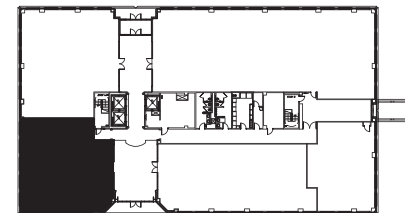

Building II  
**Suite 170**  
**2,997 SF**

SUITE 170  
2,610 USF  
2,997 RSF

UNION SQUARE II  
10001 REUNION PLACE  
SAN ANTONIO, TEXAS 78216

LOCATION PLAN