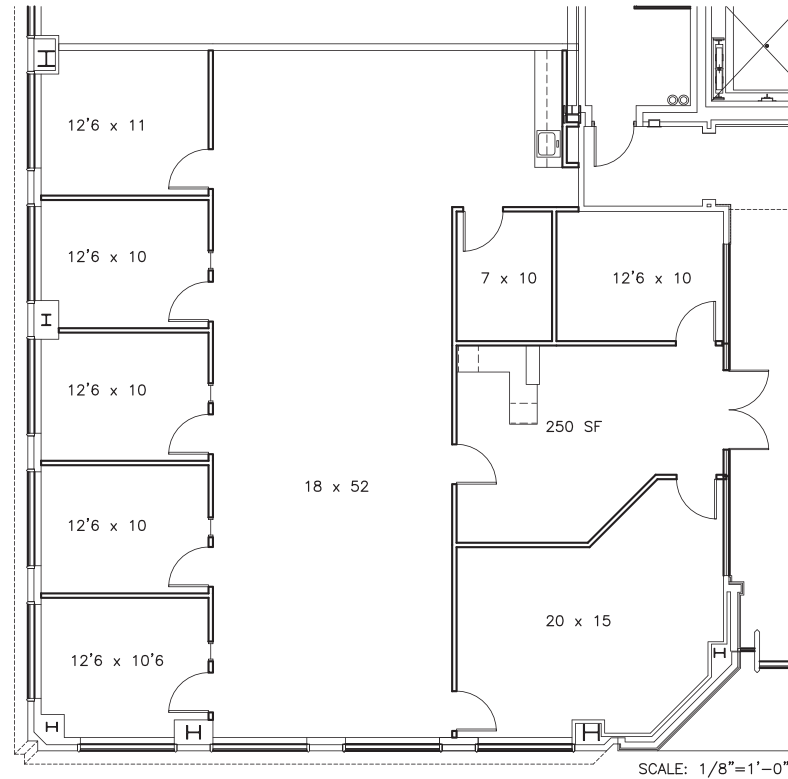

Building II  
**Suite 170**  
**2,997 SF**

SUITE 170  
2,610 USF  
2,997 RSF

UNION SQUARE II  
10001 REUNION PLACE  
SAN ANTONIO, TEXAS 78216

LOCATION PLAN