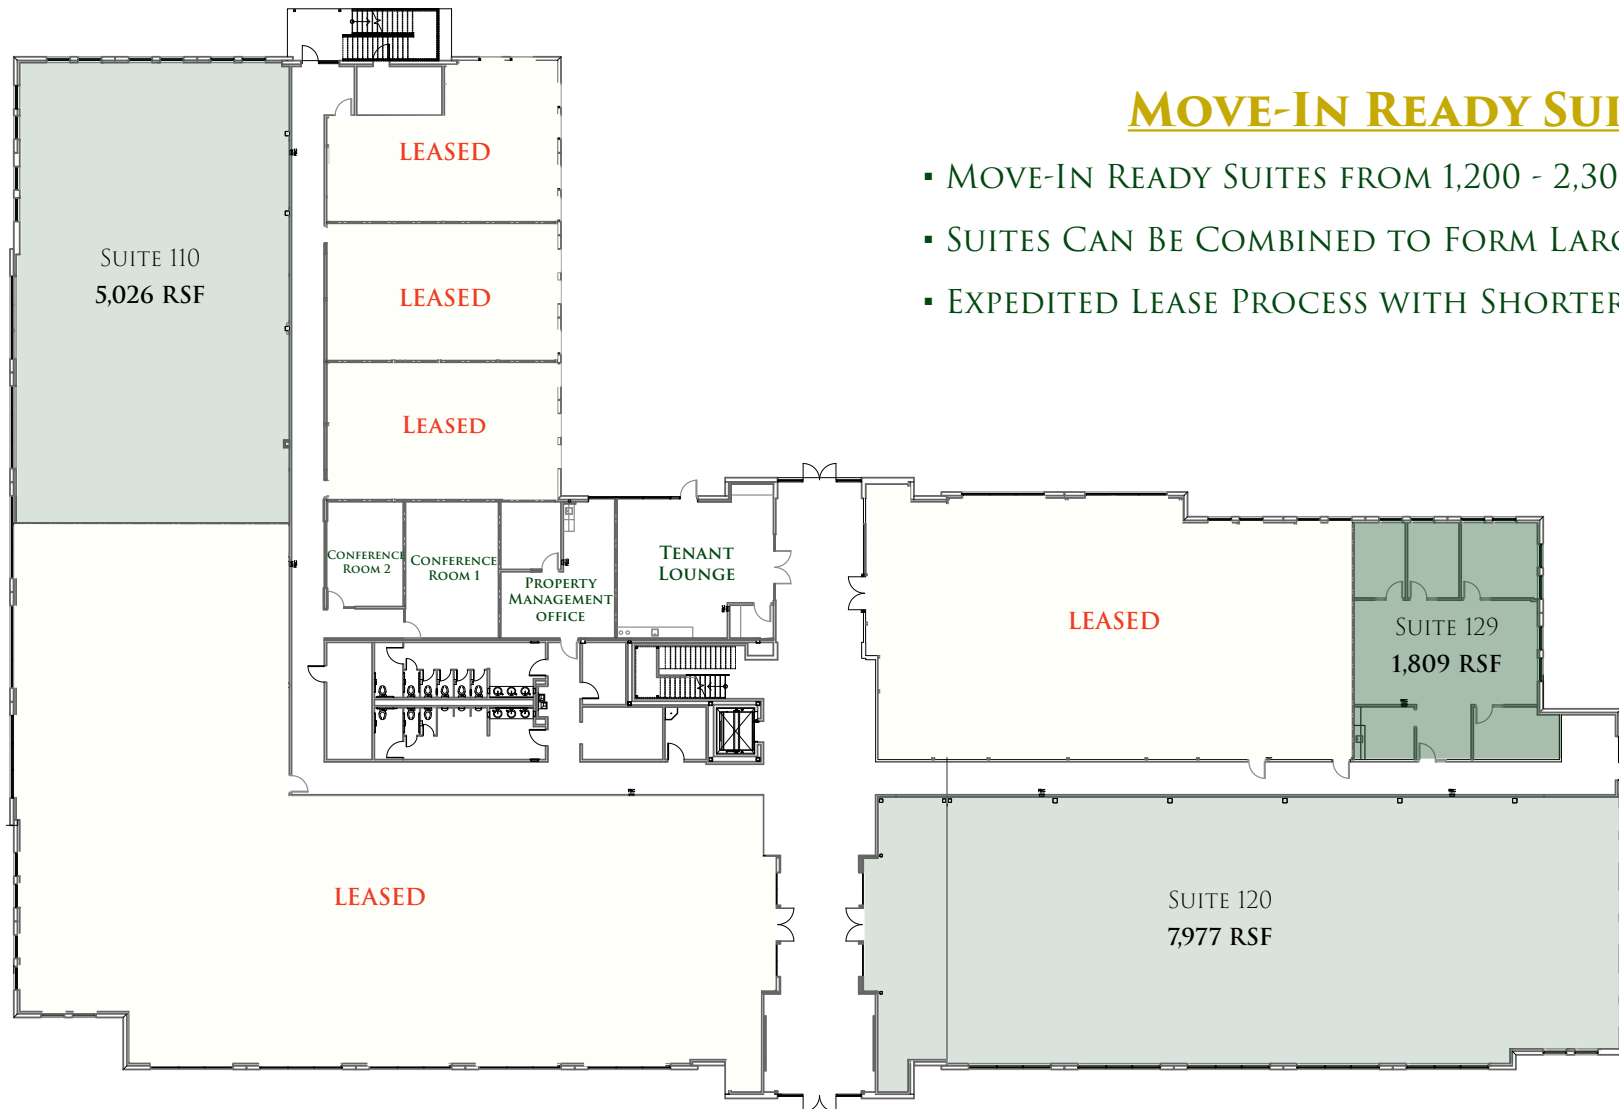

1ST FLOOR - 34,885 RSF

**MOVE-IN READY SUITES**

- MOVE-IN READY SUITES FROM 1,200 - 2,300 SF
- SUITES CAN BE COMBINED TO FORM LARGER SPACES
- EXPEDITED LEASE PROCESS WITH SHORTER LEASE TERMS

**CONTACT:** SHAWN GULLEY  
210.805.3333  
SHAWN@WORTHSA.COM