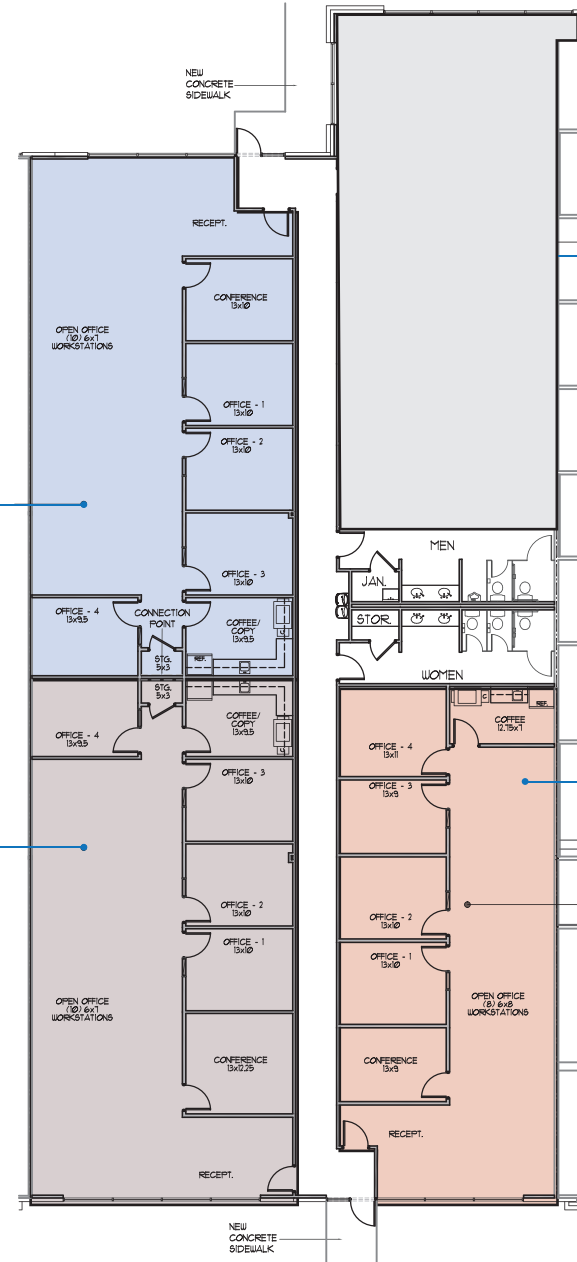

Move-In Ready Office Suites

- Class A Finishes
- Pre Wired Suites for Voice and Data
- Available NOW
- Common Area Restroom and Building Entrances

Suite D
2,340 SF
Available

Suite A
2,396 SF
Available

Suite C
LEASED

Suite B
1,913 SF
Available

CONTACT: Shawn Gulley
210.805.3333
shawn@worthsa.com