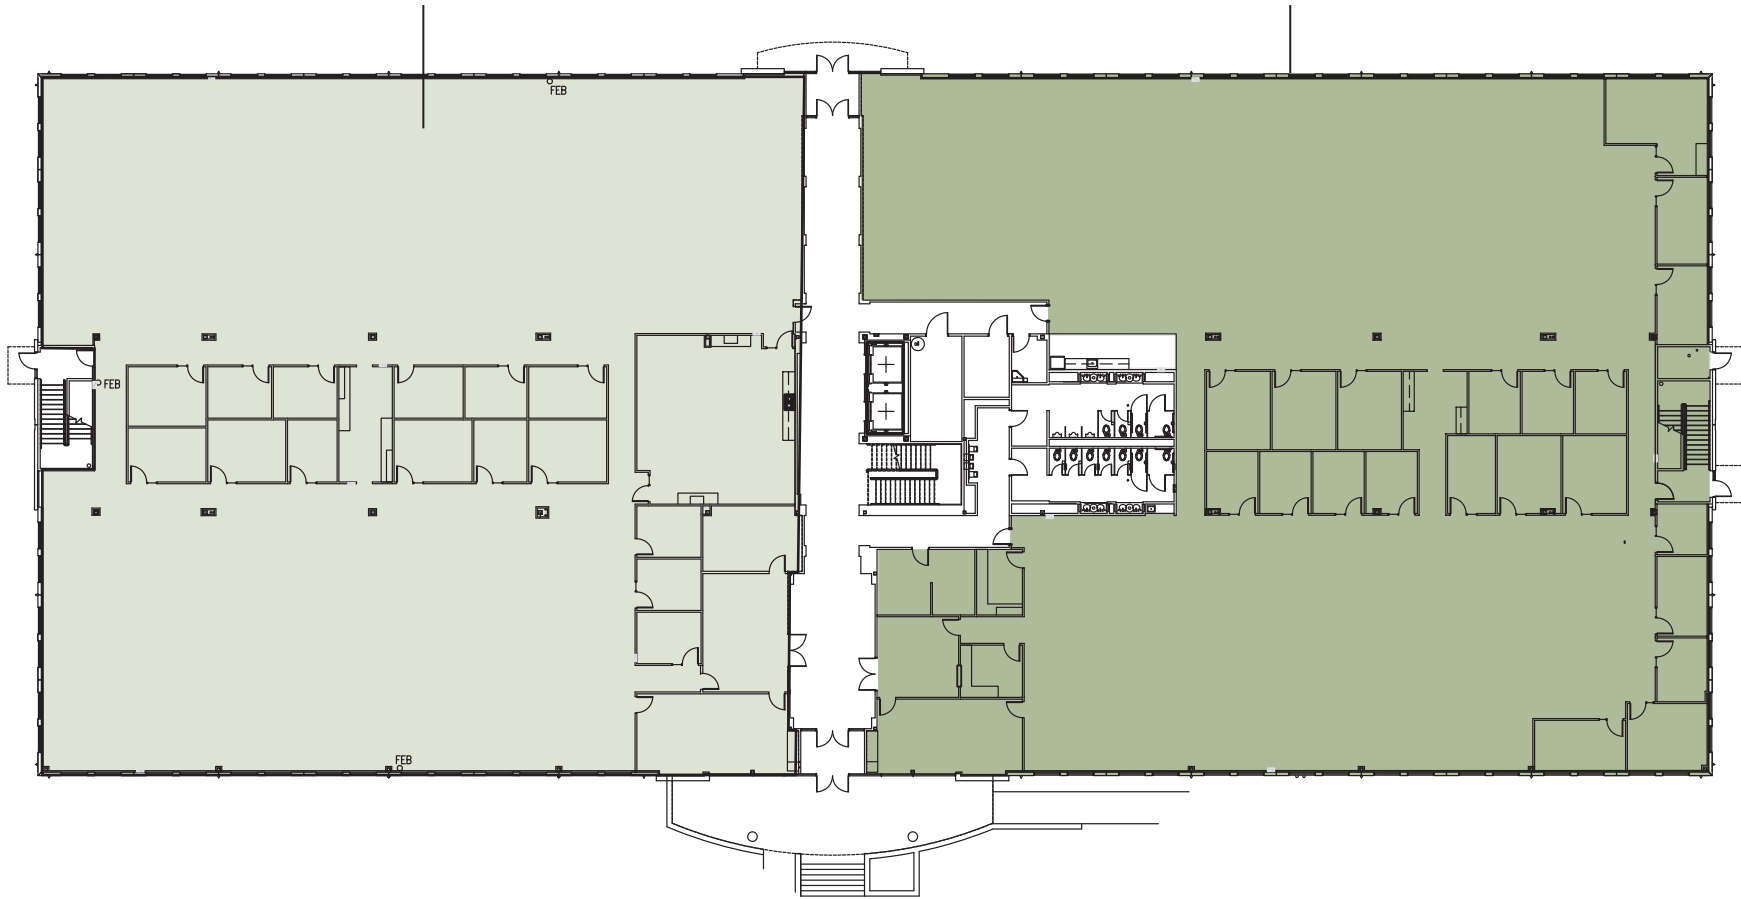

SUITE 101 - 19,883 SF

SUITE 136 - 19,690 SF

Suite 101 Updates

- New lobby entrance with two herculite doors
- Added small meeting room

Lobby Updates

- Installed four new automatic door openers on both primary entrances.
- New signage, furniture, electronic directory and LED lighting