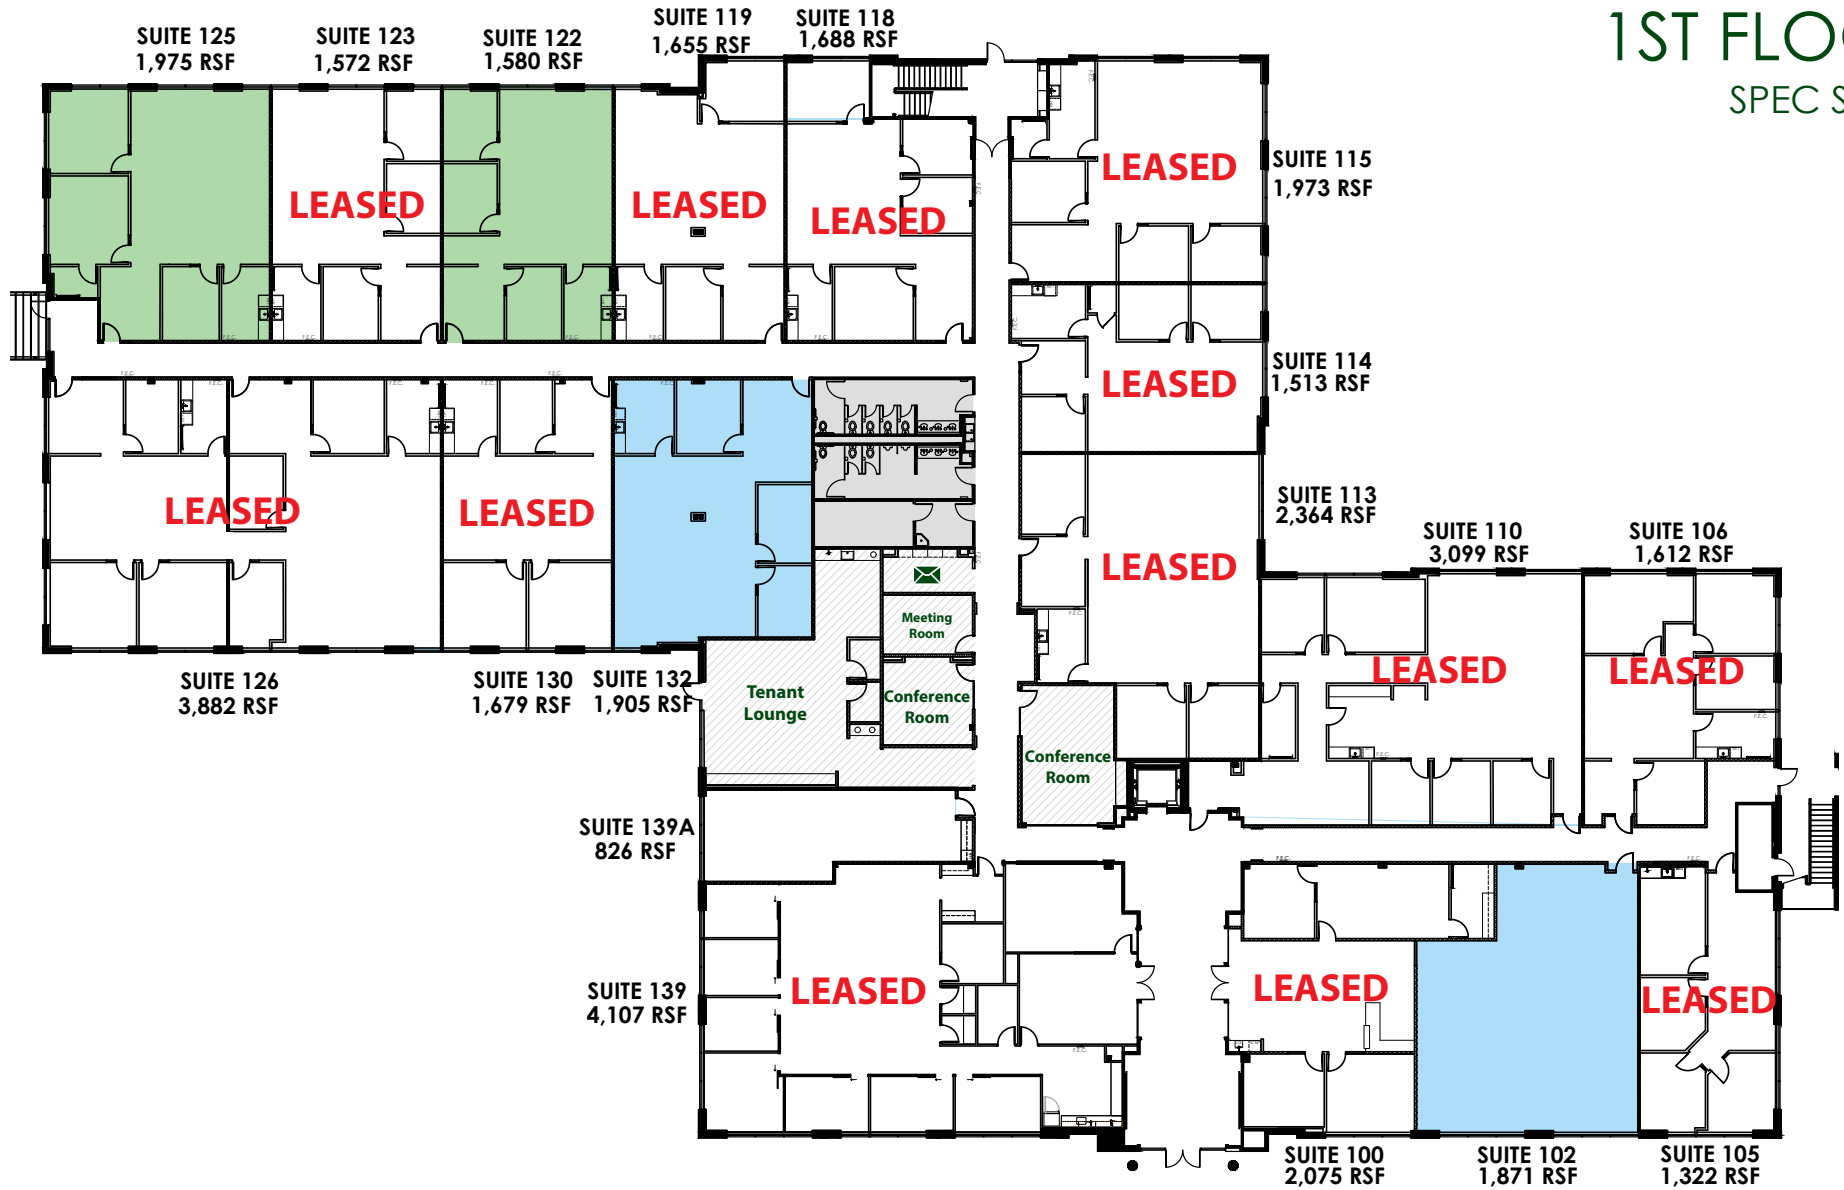

1ST FLOOR

SPEC SUITES

INWOOD VILLAGE
• BUSINESS PARK •

210.822.5220 | www.inwoodvillagesa.com

WORTH
& ASSOCIATES