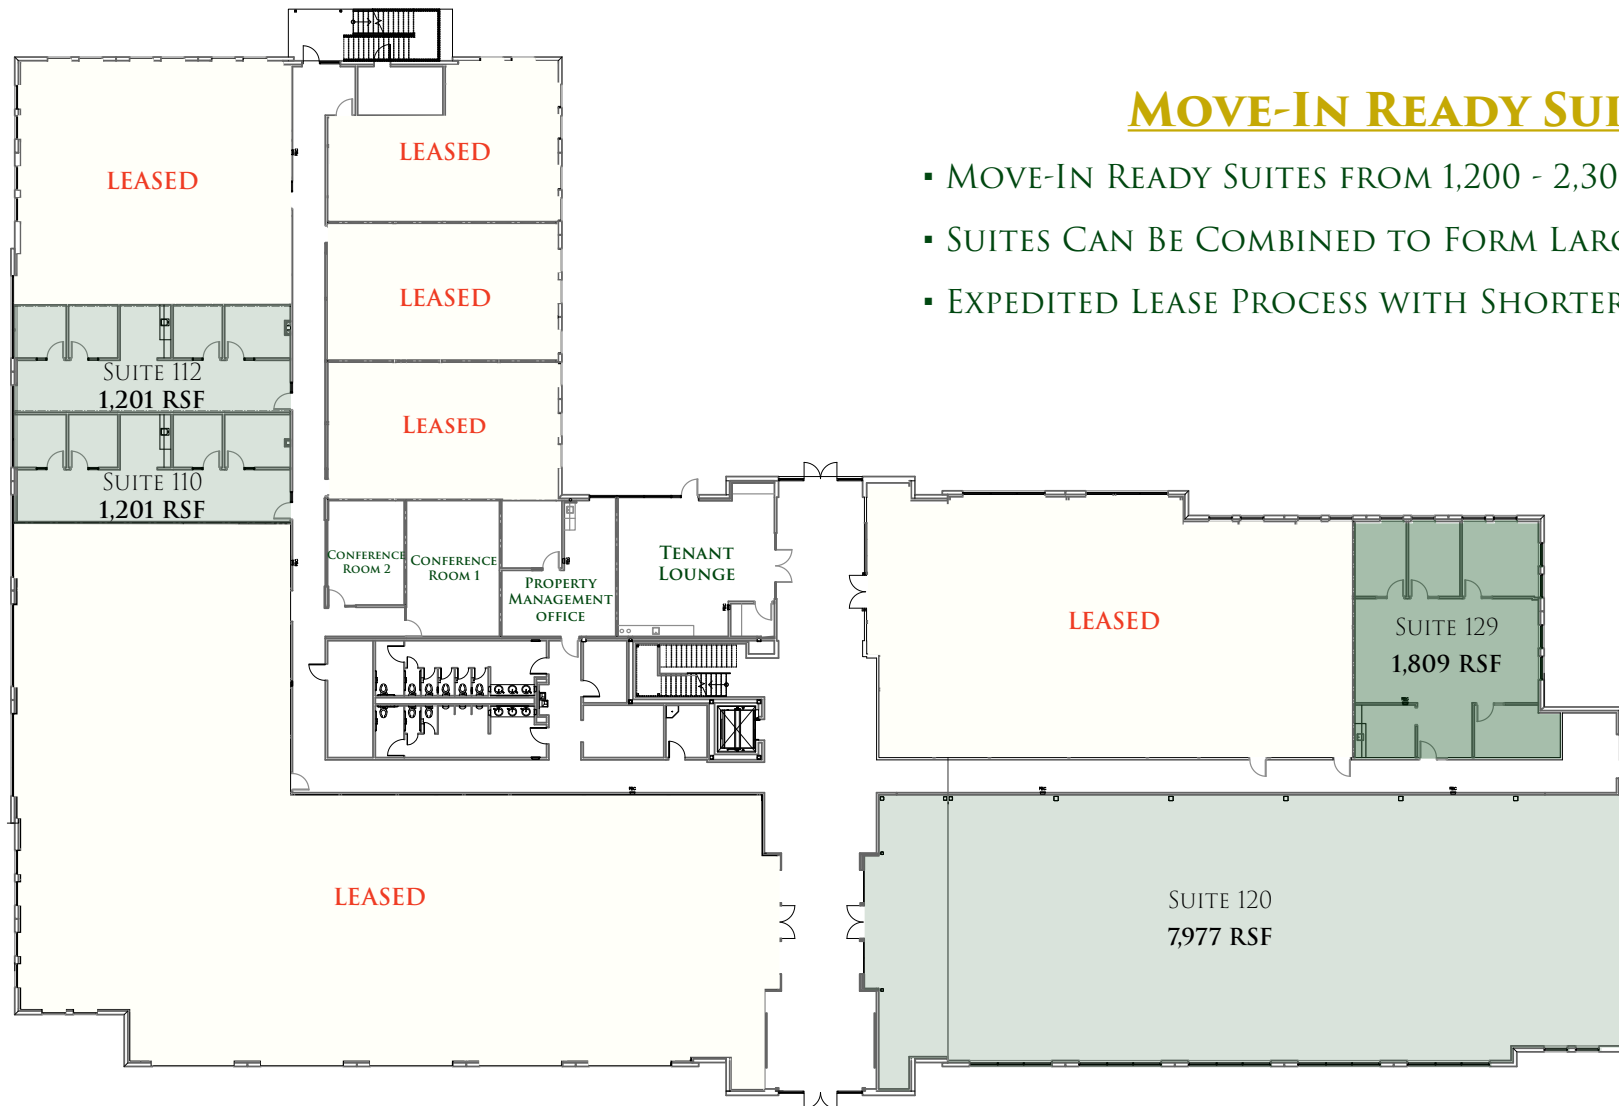

1ST FLOOR - 34,885 RSF

**MOVE-IN READY SUITES**

- MOVE-IN READY SUITES FROM 1,200 - 2,300 SF
- SUITES CAN BE COMBINED TO FORM LARGER SPACES
- EXPEDITED LEASE PROCESS WITH SHORTER LEASE TERMS

**CONTACT:** SHAWN GULLEY  
210.805.3333  
SHAWN@WORTHSA.COM