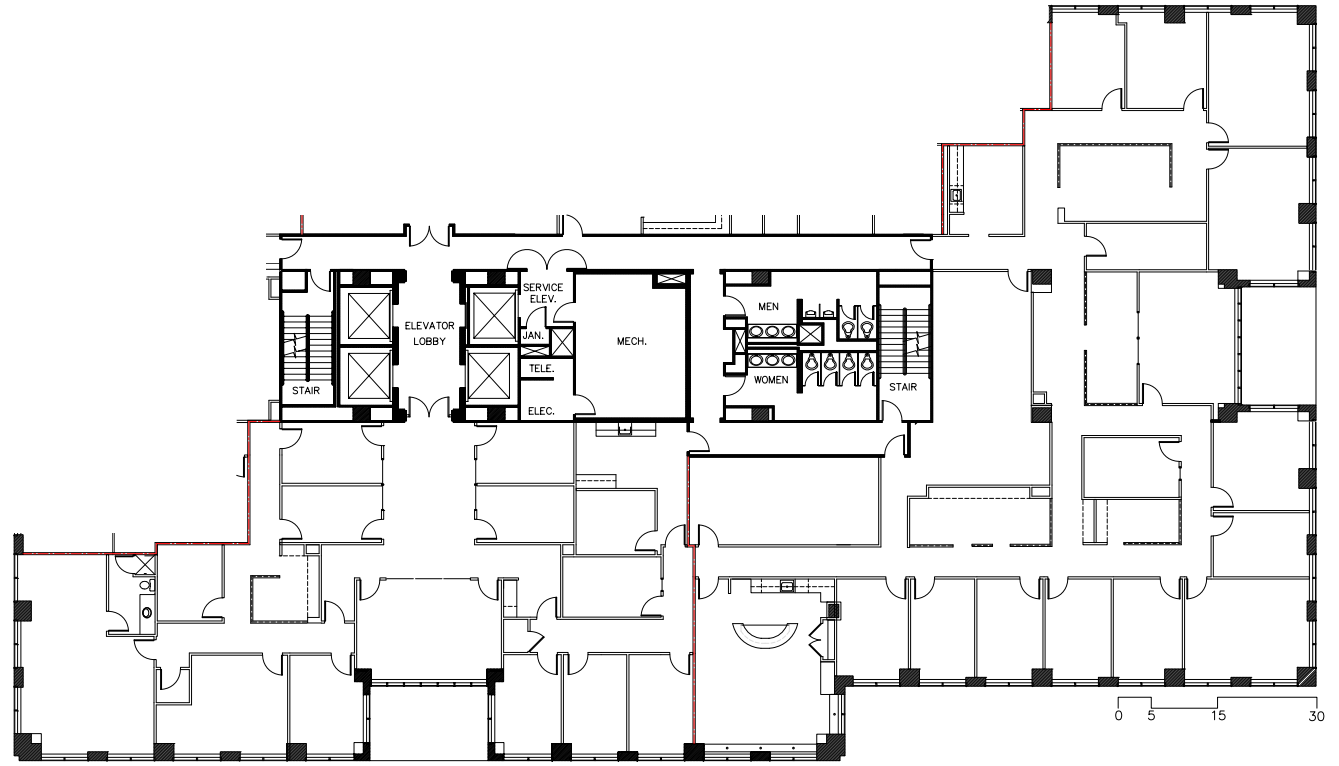

Building I
Suite 615
13,042 SF

Suites 610-615
13,042 RSF

UNION SQUARE

10101 REUNION PLACE
SAN ANTONIO, TEXAS 78216

LOCATION PLAN