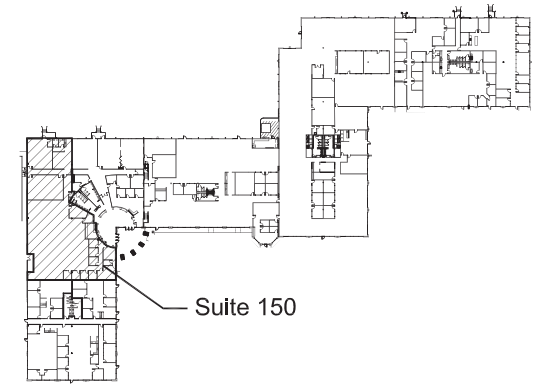

Heritage Business Center

1672 Independence Drive • New Braunfels, TX 78132

Space Plan Suite 150

Available
Suite 150
12,280 SF

Location Plan

Shared Common Area