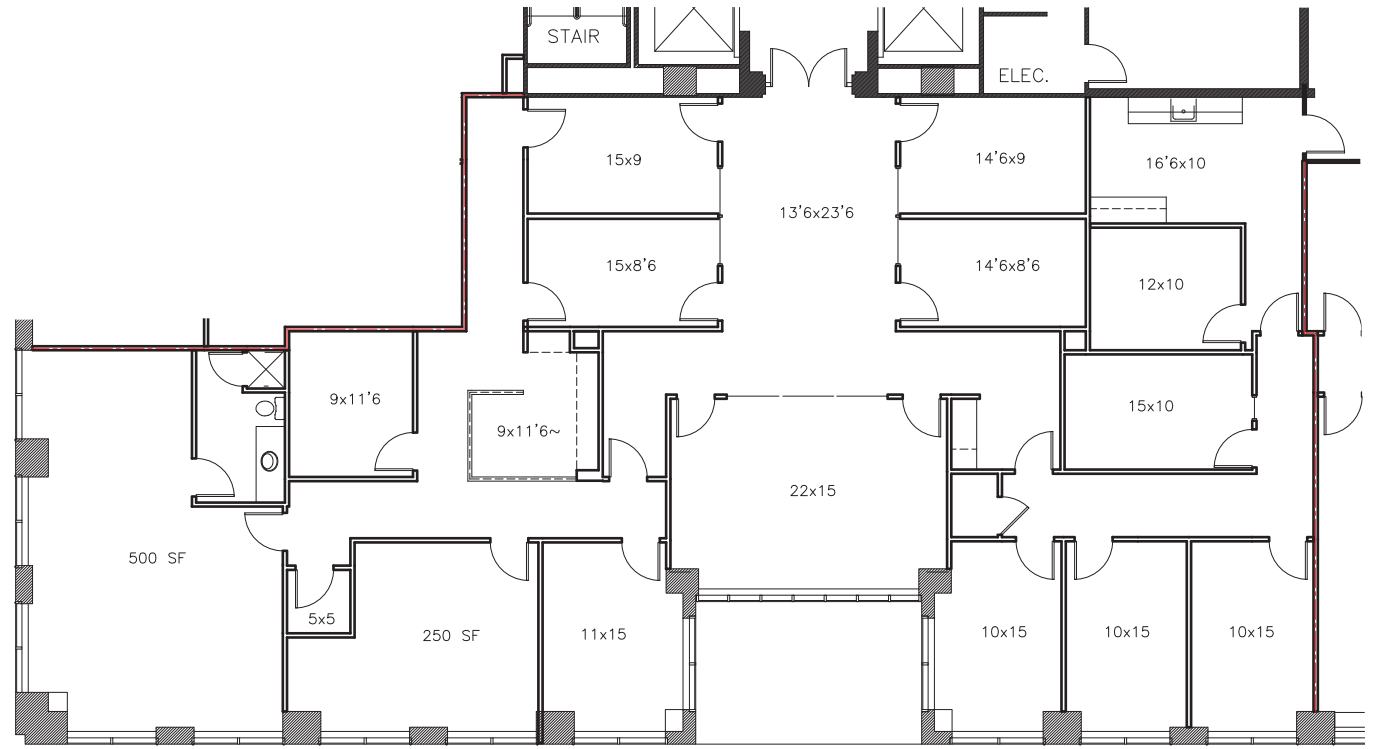

Building I  
**Suite 615**  
**5,046 SF**

Suite 615  
5,046 RSF

**UNION SQUARE**

10101 REUNION PLACE  
SAN ANTONIO, TEXAS 78216