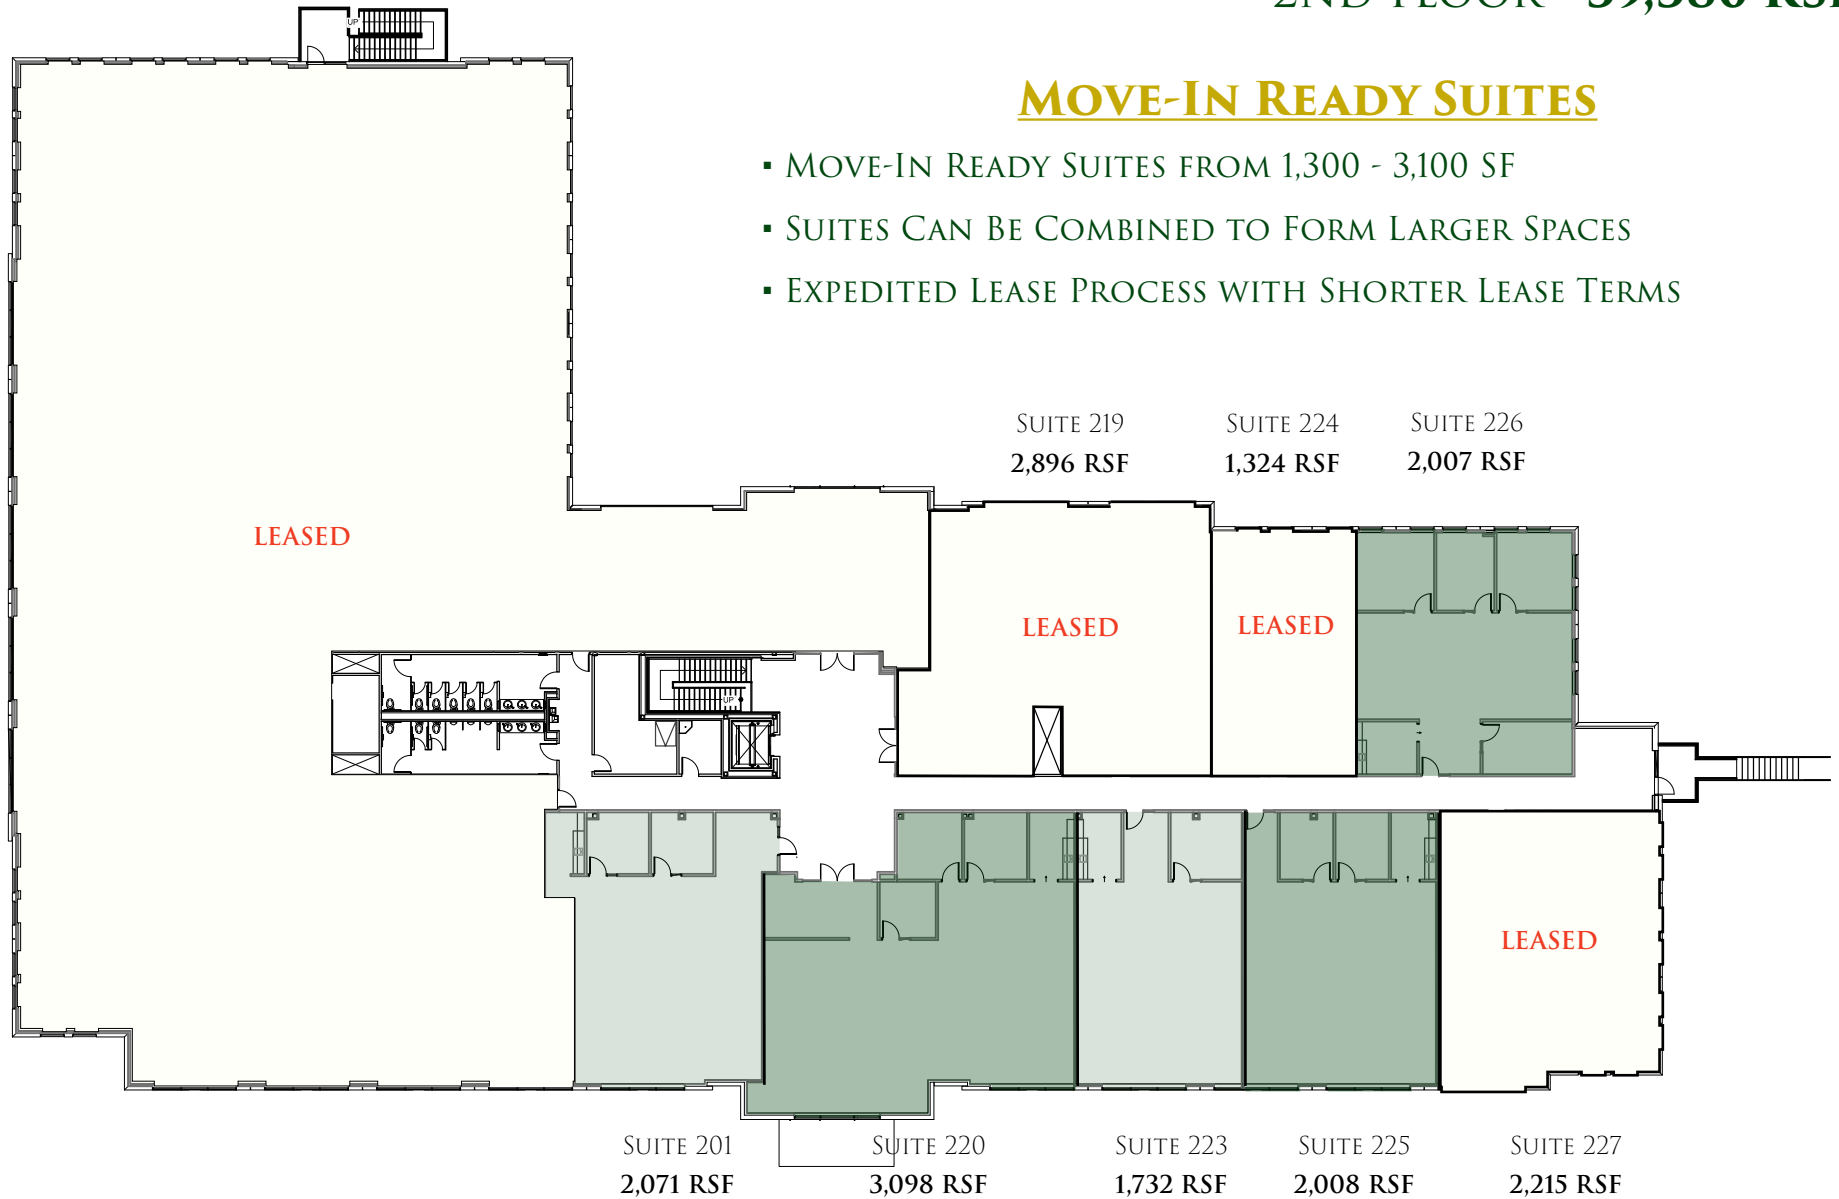

2ND FLOOR - **39,380 RSF**

MOVE-IN READY SUITES

- MOVE-IN READY SUITES FROM 1,300 - 3,100 SF
- SUITES CAN BE COMBINED TO FORM LARGER SPACES
- EXPEDITED LEASE PROCESS WITH SHORTER LEASE TERMS

CONTACT: SHAWN GULLEY
 210.805.3333
 SHAWN@WORTHSA.COM