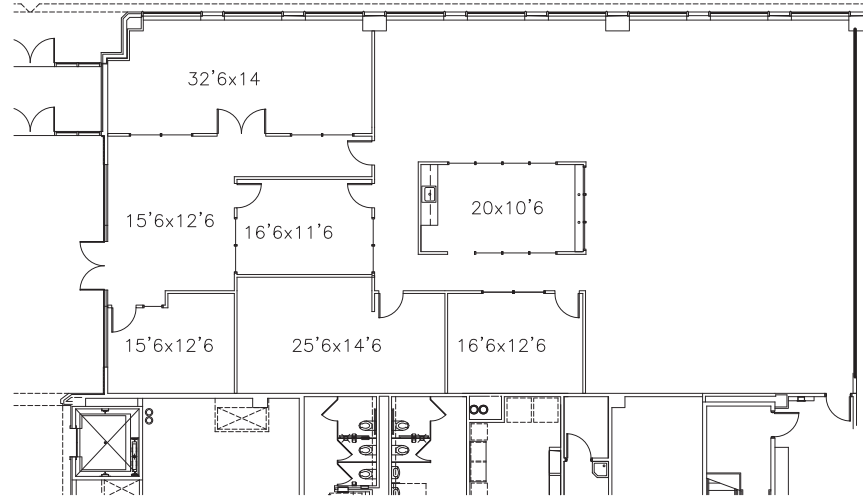

Building II
Suite 100
4,961 SF

1/16"=1'-0"

SUITE 100
4,961 RSF

UNION SQUARE II
10001 REUNION PLACE
SAN ANTONIO, TEXAS 78216

LOCATION PLAN