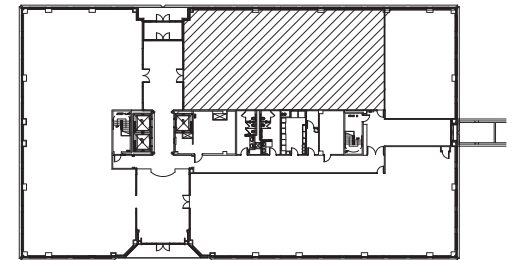

Building II
Suite 100
4,961 SF

1/16"=1'-0"

SUITE 100
4,961 RSF

UNION SQUARE II
10001 REUNION PLACE
SAN ANTONIO, TEXAS 78216

LOCATION PLAN