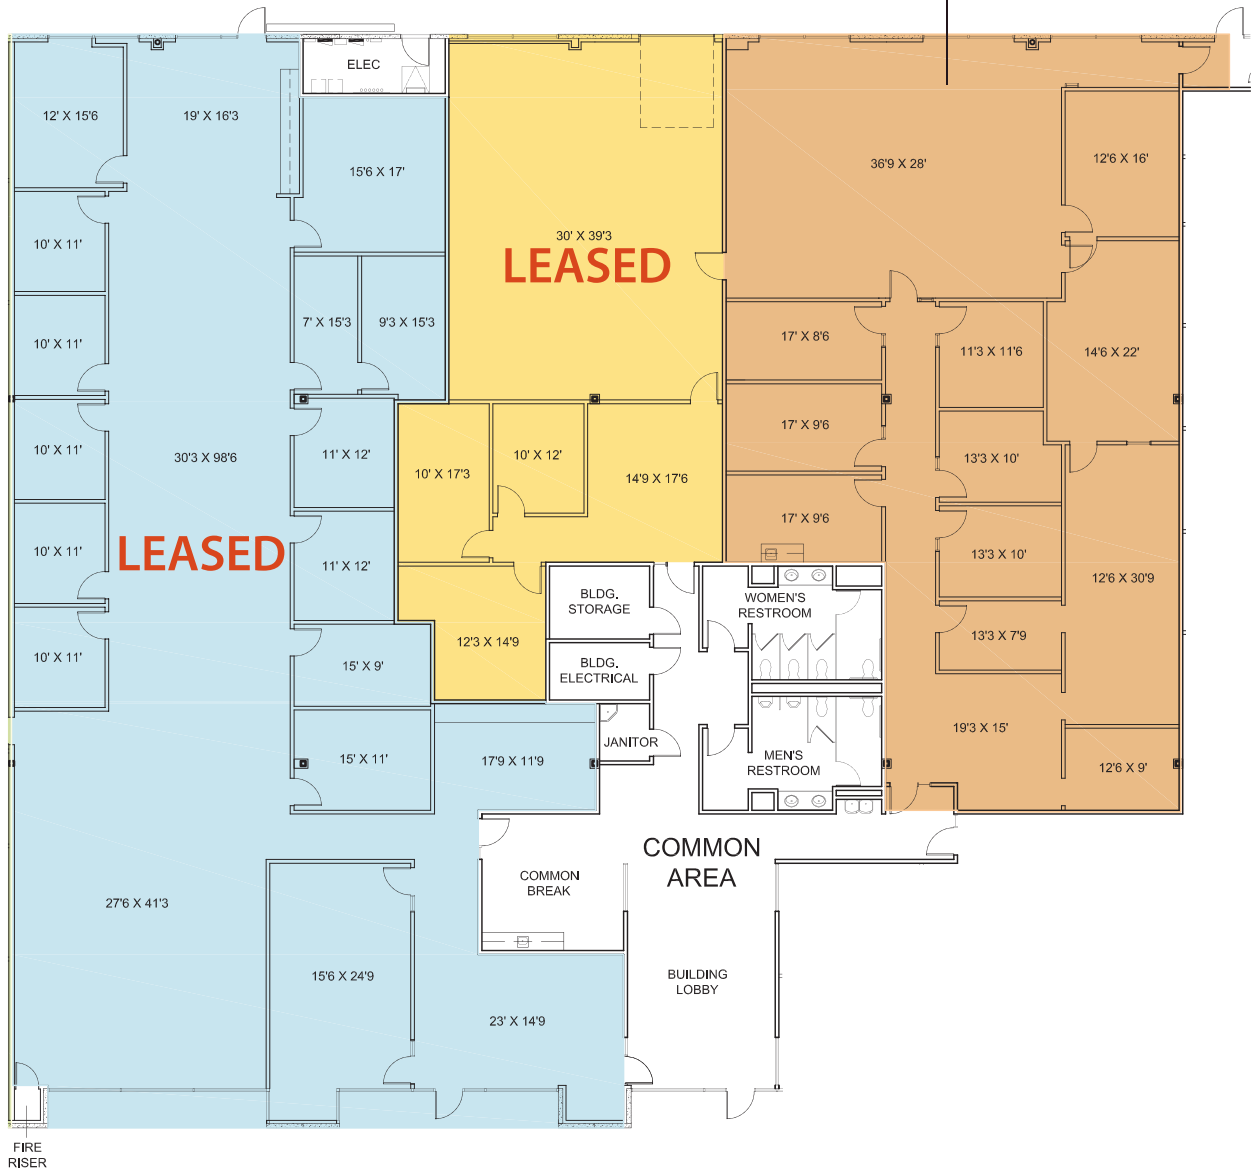

Available Space

Building II

Suite 101 - 17,792 SF
 Suite 110 - 10,240 SF
Suite 101 & 110 - 28,032 SF
 Suite 123 - 6,512 SF

Building III

Suite 101 - 8,278 SF
 Suite 108 - 10,313 SF
 Suite 112 - 5,186 SF
 Suite 115 - 6,240 SF
Suite 108, 112, 115 - 21,739 SF

Building IV

Suite 112 - 4,280 SF

Building V

Suite 107 - 3,007 SF

Building II - Suite 101 - 17,792 SF

Building II - Suite 101, 106 & 110 - 28,032 SF

Building II - Suite 110 - 10,240 SF

Building II - Suite 123 - 6,512 SF

Building III - Suite 101 - 8,278 SF

Location Plan

Building III - Suite 108 - 10,313 SF

Building III - Suite 112 - 5,186 SF

LOCATION PLAN

Building III - Suite 115 - 6,240 SF

Location Plan

Building III - Suite 108, 112 & 115 - 21,739 SF

Building IV - Suite 112 - 4,280 SF

Suite 112
4,280 SF

Note: Suites 109, 111 & 112 share a common building entrance and lobby, common break room and shared restrooms.

Building V - Suite 107 - 3,007 SF

 Vacant Space