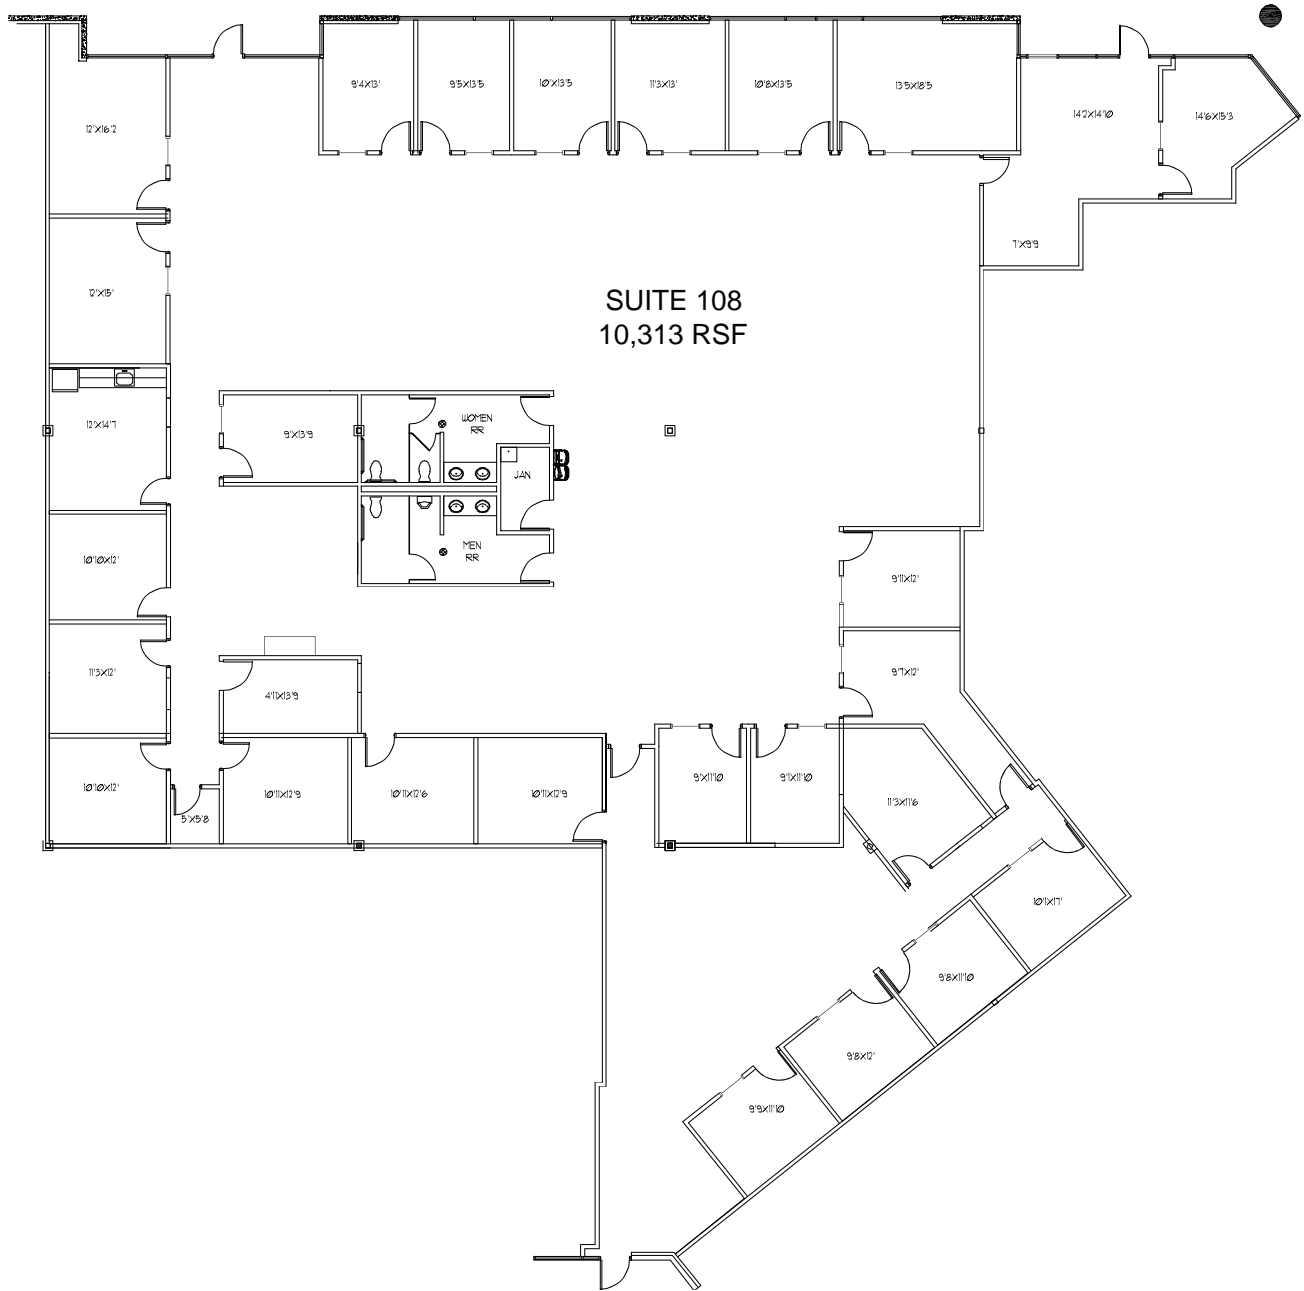

Available Space

Building II

Suite 101 - 17,792 SF
 Suite 110 - 10,240 SF
Suite 101 & 110 - 28,032 SF
 Suite 123 - 6,512 SF

Building III

Suite 101 - 8,278 SF
 Suite 108 - 10,313 SF
 Suite 112 - 5,186 SF
 Suite 115 - 6,240 SF
Suite 108, 112, 115 - 21,739 SF

Building IV

Suite 112 - 4,280 SF

Building V

Suite 107 - 3,007 SF

Building II - Suite 101 - 17,792 SF

Building II - Suite 101, 106 & 110 - 28,032 SF

Building II - Suite 110 - 10,240 SF

Building II - Suite 123 - 6,512 SF

Building III - Suite 101 - 8,278 SF

Location Plan

Building III - Suite 108 - 10,313 SF

Building III - Suite 112 - 5,186 SF

LOCATION PLAN

Building III - Suite 115 - 6,240 SF

Location Plan

Building III - Suite 108, 112 & 115 - 21,739 SF

Building IV - Suite 112 - 4,280 SF

Suite 112
4,280 SF

Note: Suites 109, 111 & 112 share a common building entrance and lobby, common break room and shared restrooms.

Building V - Suite 107 - 3,007 SF

 Vacant Space