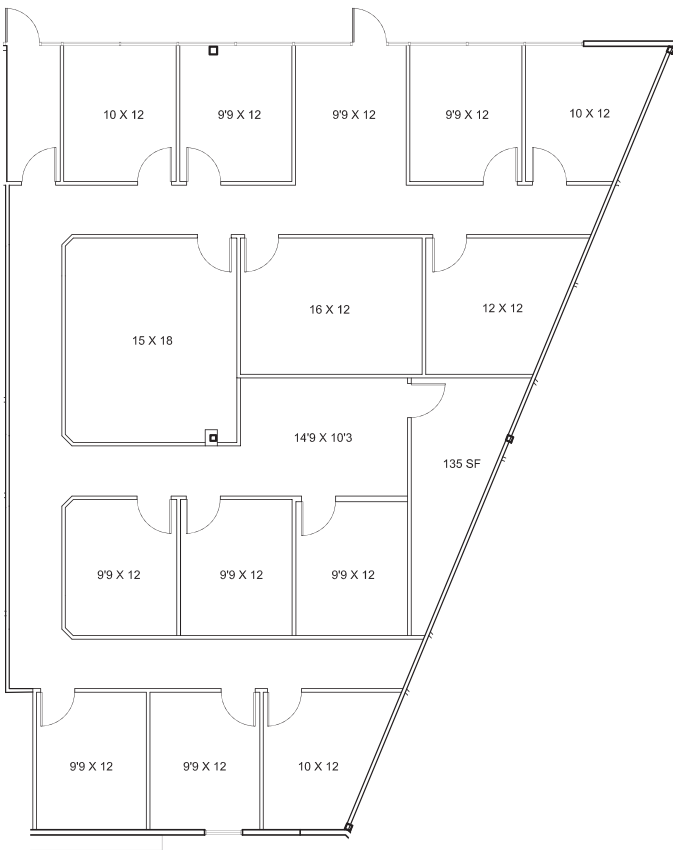

Available Space

Building II

Suite 101 - 17,792 SF
 Suite 110 - 10,240 SF
Suite 101 & 110 - 28,032 SF
 Suite 123 - 6,512 SF

Building III

Suite 101 - 8,278 SF
 Suite 108 - 10,313 SF
 Suite 112 - 5,186 SF
 Suite 115 - 6,240 SF
Suite 108, 112, 115 - 21,739 SF

Building IV

Suite 112 - 4,280 SF

Building V

Suite 107 - 3,007 SF

Building II - Suite 101 - 17,792 SF

Building II - Suite 101, 106 & 110 - 28,032 SF

Building II - Suite 110 - 10,240 SF

Building II - Suite 123 - 6,512 SF

Building III - Suite 101 - 8,278 SF

Location Plan

Building III - Suite 108 - 10,313 SF

Building III - Suite 112 - 5,186 SF

LOCATION PLAN

Building III - Suite 115 - 6,240 SF

Location Plan

Building III - Suite 108, 112 & 115 - 21,739 SF

Building IV - Suite 112 - 4,280 SF

Suite 112
4,280 SF

Note: Suites 109, 111 & 112 share a common building entrance and lobby, common break room and shared restrooms.

Building V - Suite 107 - 3,007 SF

 Vacant Space