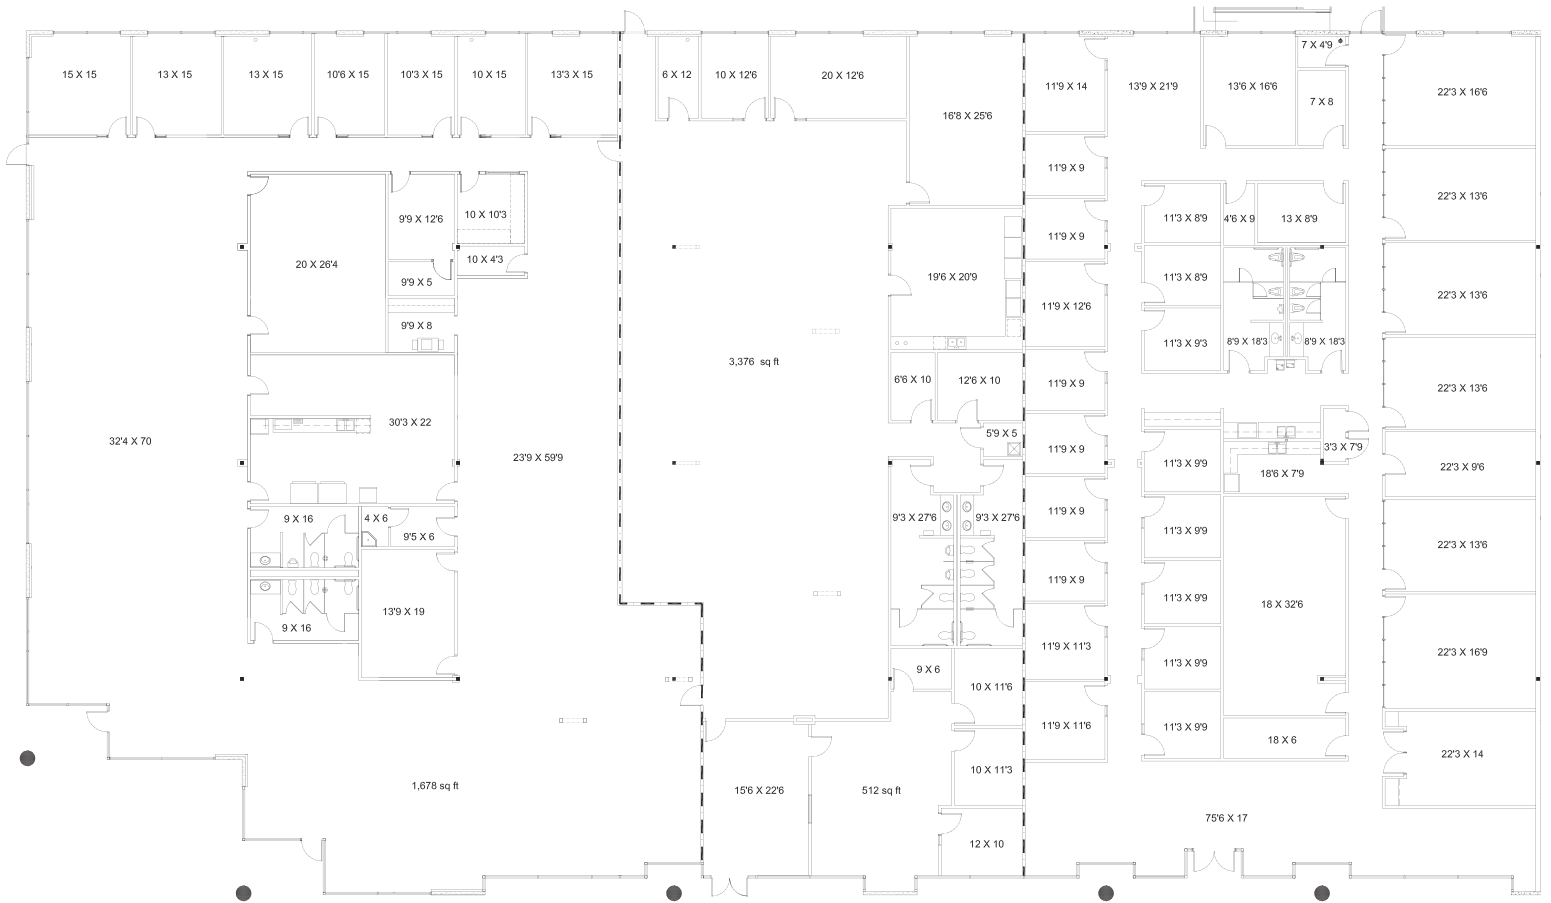

Available Space

Building II

Suite 101 - 17,792 SF
 Suite 110 - 10,240 SF
Suite 101 & 110 - 28,032 SF
 Suite 123 - 6,512 SF

Building III

Suite 101 - 8,278 SF
 Suite 108 - 10,313 SF
 Suite 112 - 5,186 SF
 Suite 115 - 6,240 SF
Suite 108, 112, 115 - 21,739 SF

Building IV

Suite 112 - 4,280 SF

Building V

Suite 107 - 3,007 SF

Building II - Suite 101 - 17,792 SF

Building II - Suite 101, 106 & 110 - 28,032 SF

Building II - Suite 110 - 10,240 SF

Building II - Suite 123 - 6,512 SF

Building III - Suite 101 - 8,278 SF

Location Plan

Building III - Suite 108 - 10,313 SF

Building III - Suite 112 - 5,186 SF

LOCATION PLAN

Building III - Suite 115 - 6,240 SF

Location Plan

Building III - Suite 108, 112 & 115 - 21,739 SF

Building IV - Suite 112 - 4,280 SF

Suite 112
4,280 SF

Note: Suites 109, 111 & 112 share a common building entrance and lobby, common break room and shared restrooms.

Building V - Suite 107 - 3,007 SF

 Vacant Space