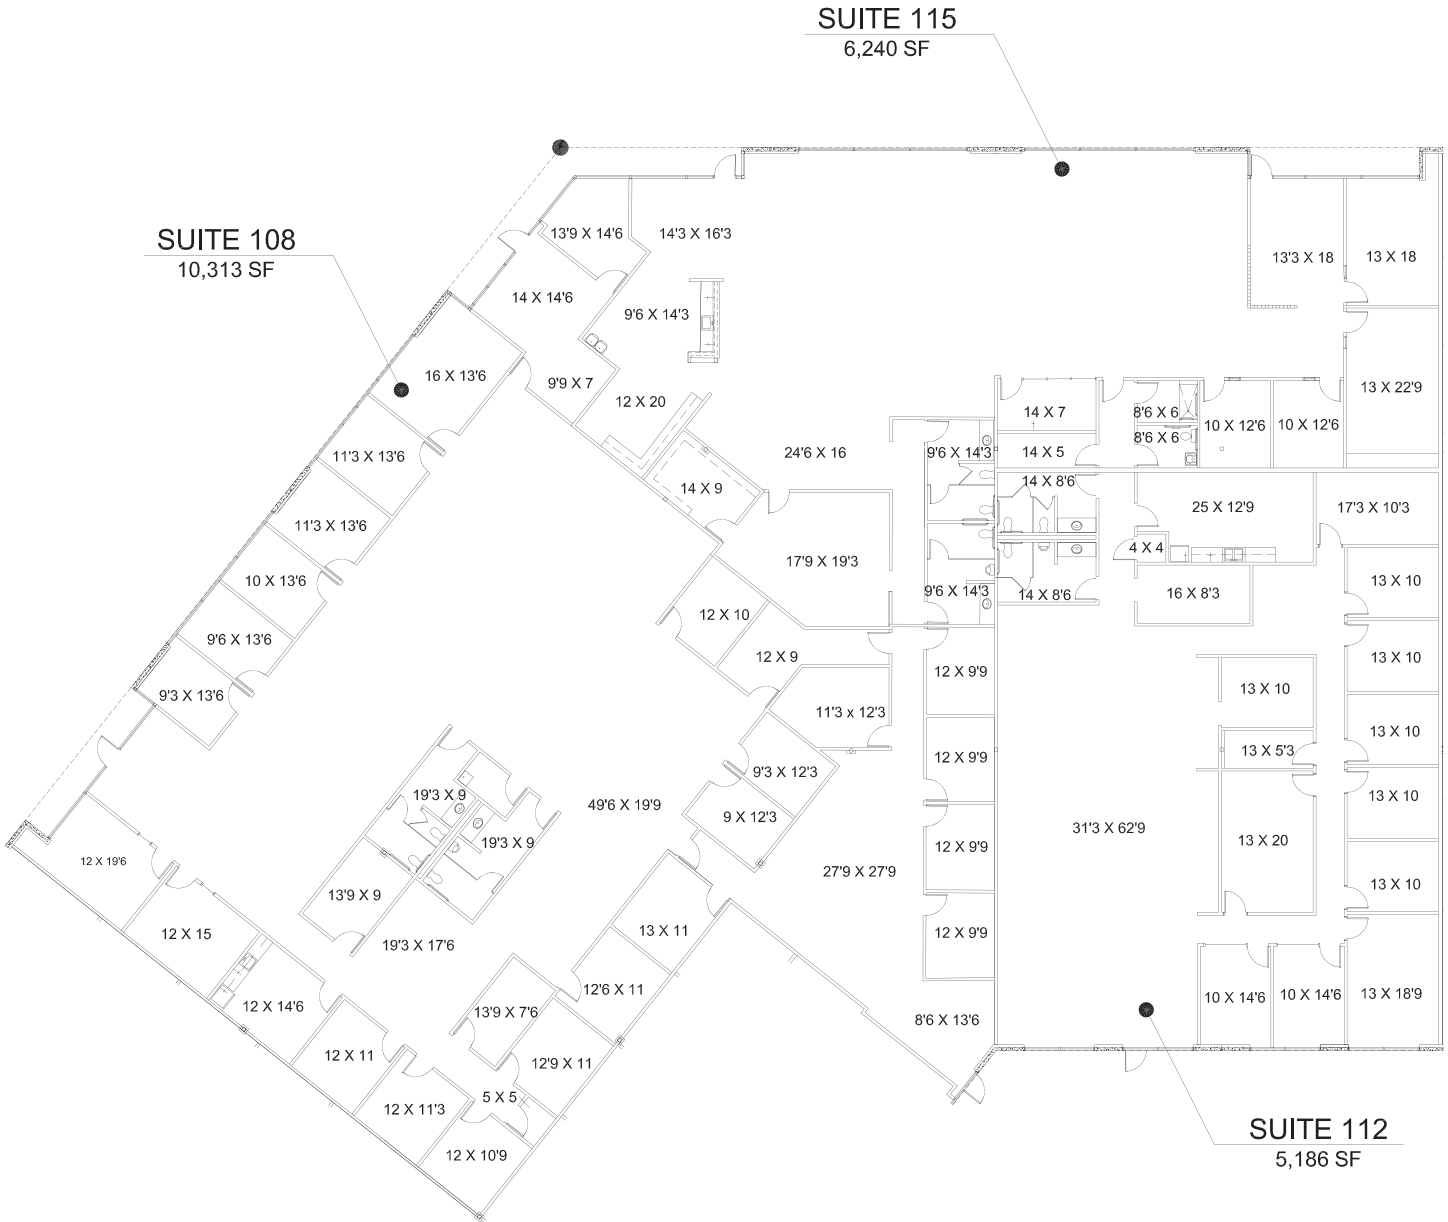

Available Space

Building II

Suite 101 - 17,792 SF
 Suite 110 - 10,240 SF
Suite 101 & 110 - 28,032 SF
 Suite 123 - 6,512 SF

Building III

Suite 101 - 8,278 SF
 Suite 108 - 10,313 SF
 Suite 112 - 5,186 SF
 Suite 115 - 6,240 SF
Suite 108, 112, 115 - 21,739 SF

Building IV

Suite 112 - 4,280 SF

Building V

Suite 107 - 3,007 SF

Building II - Suite 101 - 17,792 SF

Building II - Suite 101, 106 & 110 - 28,032 SF

Building II - Suite 110 - 10,240 SF

Building II - Suite 123 - 6,512 SF

Building III - Suite 101 - 8,278 SF

Location Plan

Building III - Suite 108 - 10,313 SF

Building III - Suite 112 - 5,186 SF

LOCATION PLAN

Building III - Suite 115 - 6,240 SF

Location Plan

Building III - Suite 108, 112 & 115 - 21,739 SF

Building IV - Suite 112 - 4,280 SF

Suite 112
4,280 SF

Note: Suites 109, 111 & 112 share a common building entrance and lobby, common break room and shared restrooms.

Building V - Suite 107 - 3,007 SF

 Vacant Space