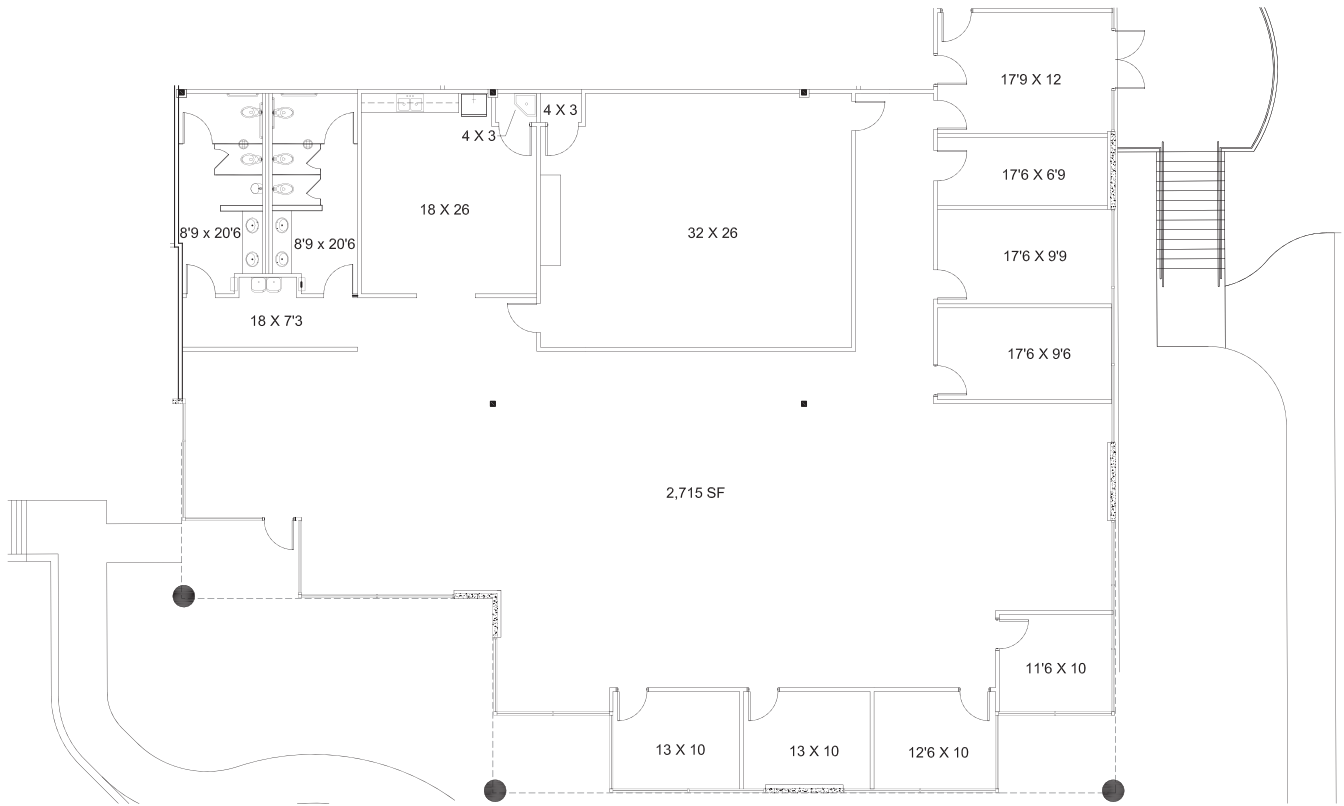

Available Space

Building II

Suite 101 - 17,792 SF
 Suite 110 - 10,240 SF
Suite 101 & 110 - 28,032 SF
 Suite 123 - 6,512 SF

Building III

Suite 101 - 8,278 SF
 Suite 108 - 10,313 SF
 Suite 112 - 5,186 SF
 Suite 115 - 6,240 SF
Suite 108, 112, 115 - 21,739 SF

Building IV

Suite 112 - 4,280 SF

Building V

Suite 107 - 3,007 SF

Building II - Suite 101 - 17,792 SF

Building II - Suite 101, 106 & 110 - 28,032 SF

Building II - Suite 110 - 10,240 SF

Building II - Suite 123 - 6,512 SF

Building III - Suite 101 - 8,278 SF

Location Plan

Building III - Suite 108 - 10,313 SF

Building III - Suite 112 - 5,186 SF

LOCATION PLAN

Building III - Suite 115 - 6,240 SF

Location Plan

Building III - Suite 108, 112 & 115 - 21,739 SF

Building IV - Suite 112 - 4,280 SF

Suite 112
4,280 SF

Note: Suites 109, 111 & 112 share a common building entrance and lobby, common break room and shared restrooms.

Building V - Suite 107 - 3,007 SF

 Vacant Space