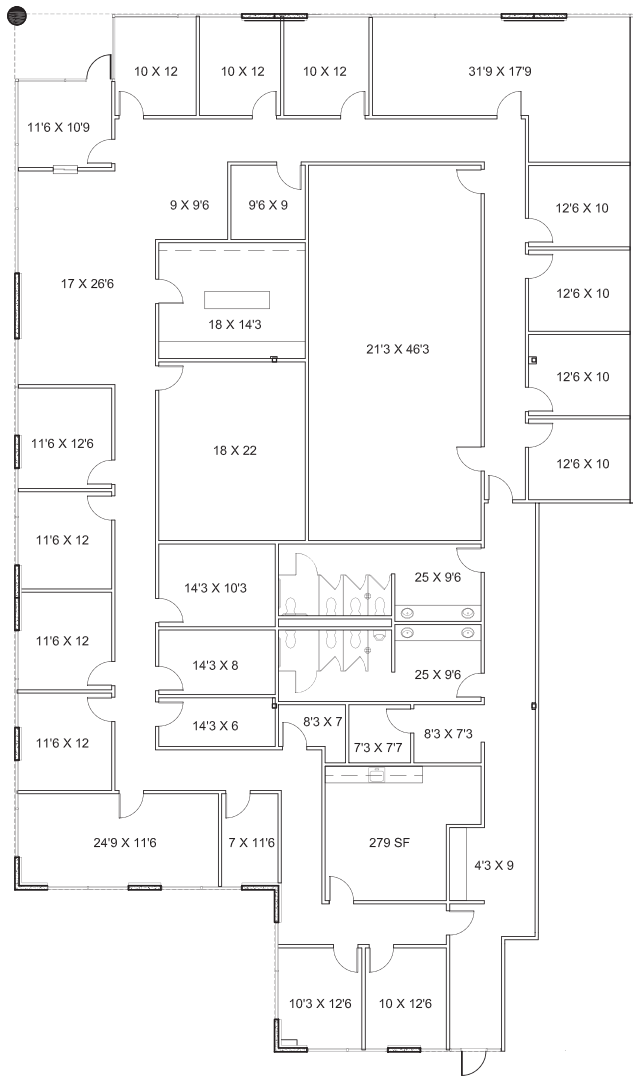

Available Space

Building II

Suite 101 - 17,792 SF
 Suite 110 - 10,240 SF
Suite 101 & 110 - 28,032 SF
 Suite 123 - 6,512 SF

Building III

Suite 101 - 8,278 SF
 Suite 108 - 10,313 SF
 Suite 112 - 5,186 SF
 Suite 115 - 6,240 SF
Suite 108, 112, 115 - 21,739 SF

Building IV

Suite 112 - 4,280 SF

Building V

Suite 107 - 3,007 SF

Building II - Suite 101 - 17,792 SF

Building II - Suite 101, 106 & 110 - 28,032 SF

Building II - Suite 110 - 10,240 SF

Building II - Suite 123 - 6,512 SF

Building III - Suite 101 - 8,278 SF

Location Plan

Building III - Suite 108 - 10,313 SF

Building III - Suite 112 - 5,186 SF

LOCATION PLAN

Building III - Suite 115 - 6,240 SF

Location Plan

Building III - Suite 108, 112 & 115 - 21,739 SF

Building IV - Suite 112 - 4,280 SF

Suite 112
4,280 SF

Note: Suites 109, 111 & 112 share a common building entrance and lobby, common break room and shared restrooms.

Building V - Suite 107 - 3,007 SF

 Vacant Space