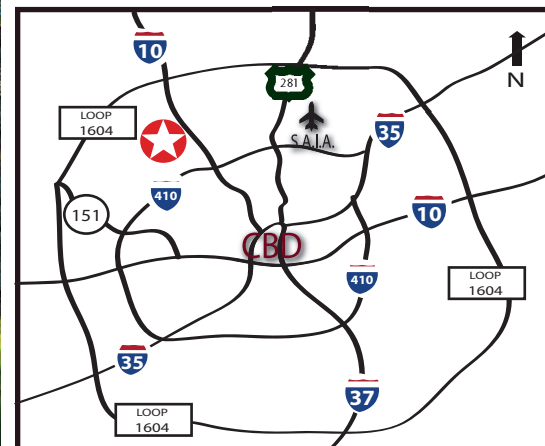

Building V

Suite 107 - 3,007 SF