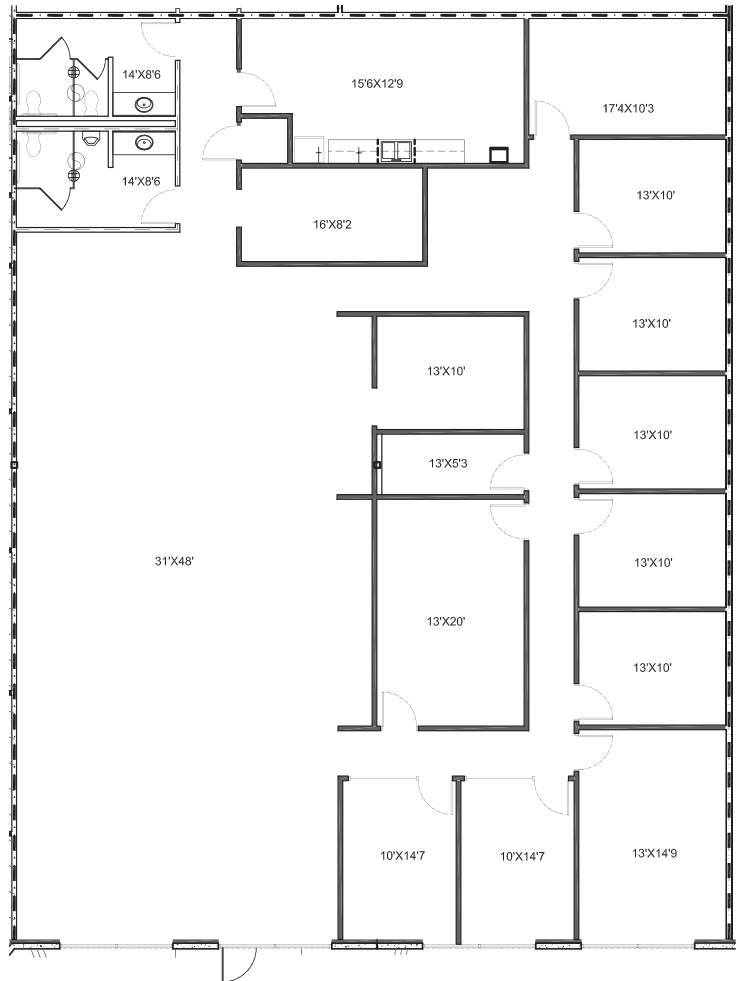

Available Space

Building II

Suite 101 - 17,792 SF
 Suite 110 - 10,240 SF
Suite 101 & 110 - 28,032 SF
 Suite 123 - 6,512 SF

Building III

Suite 101 - 8,278 SF
 Suite 108 - 10,313 SF
 Suite 112 - 5,186 SF
 Suite 115 - 6,240 SF
Suite 108, 112, 115 - 21,739 SF

Building IV

Suite 112 - 4,280 SF

Building V

Suite 107 - 3,007 SF

Building II - Suite 101 - 17,792 SF

Building II - Suite 101, 106 & 110 - 28,032 SF

Building II - Suite 110 - 10,240 SF

Building II - Suite 123 - 6,512 SF

Building III - Suite 101 - 8,278 SF

Location Plan

Building III - Suite 108 - 10,313 SF

Building III - Suite 112 - 5,186 SF

LOCATION PLAN

Building III - Suite 115 - 6,240 SF

Location Plan

Building III - Suite 108, 112 & 115 - 21,739 SF

Building IV - Suite 112 - 4,280 SF

Suite 112
4,280 SF

Note: Suites 109, 111 & 112 share a common building entrance and lobby, common break room and shared restrooms.

Building V - Suite 107 - 3,007 SF

 Vacant Space