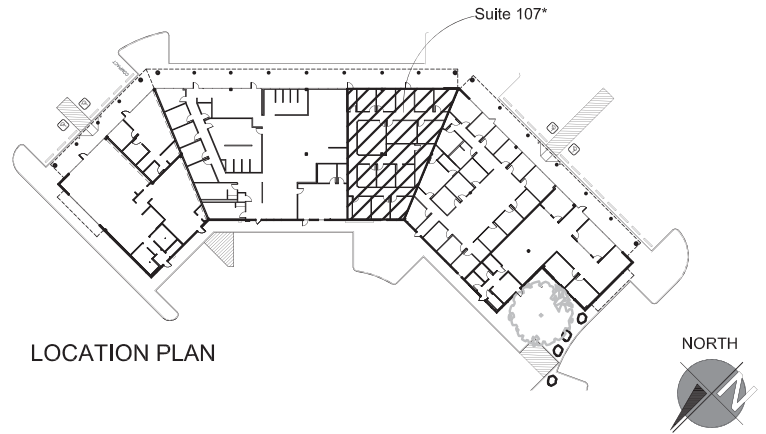

Building IV

Suite 112 - 4,280 SF

Building V

Suite 107 - 3,007 SF

Building II - Suite 101 - 17,792 SF

Building II - Suite 101, 106 & 110 - 28,032 SF

Building II - Suite 110 - 10,240 SF

Building II - Suite 123 - 6,512 SF

Building III - Suite 101 - 8,278 SF

Location Plan

Building III - Suite 108 - 10,313 SF

Building III - Suite 112 - 5,186 SF

LOCATION PLAN

Building III - Suite 115 - 6,240 SF

Location Plan

Building III - Suite 108, 112 & 115 - 21,739 SF

Building IV - Suite 112 - 4,280 SF

Suite 112
4,280 SF

Note: Suites 109, 111 & 112 share a common building entrance and lobby, common break room and shared restrooms.

Building V - Suite 107 - 3,007 SF

 Vacant Space