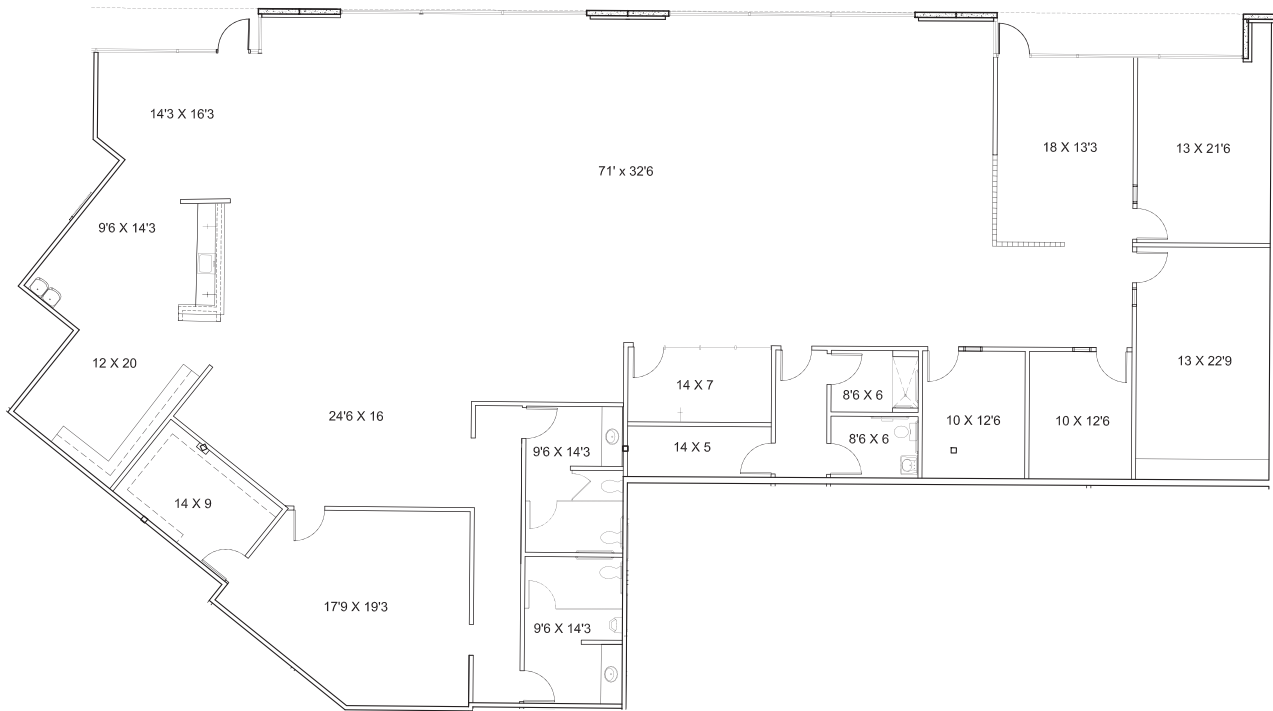

Available Space

Building II

Suite 101 - 17,792 SF
 Suite 110 - 10,240 SF
Suite 101 & 110 - 28,032 SF
 Suite 123 - 6,512 SF

Building III

Suite 101 - 8,278 SF
 Suite 108 - 10,313 SF
 Suite 112 - 5,186 SF
 Suite 115 - 6,240 SF
Suite 108, 112, 115 - 21,739 SF

Building IV

Suite 112 - 4,280 SF

Building V

Suite 107 - 3,007 SF

Building II - Suite 101 - 17,792 SF

Building II - Suite 101, 106 & 110 - 28,032 SF

Building II - Suite 110 - 10,240 SF

Building II - Suite 123 - 6,512 SF

Building III - Suite 101 - 8,278 SF

Location Plan

Building III - Suite 108 - 10,313 SF

Building III - Suite 112 - 5,186 SF

LOCATION PLAN

Building III - Suite 115 - 6,240 SF

Location Plan

Building III - Suite 108, 112 & 115 - 21,739 SF

Building IV - Suite 112 - 4,280 SF

Suite 112
4,280 SF

Note: Suites 109, 111 & 112 share a common building entrance and lobby, common break room and shared restrooms.

Building V - Suite 107 - 3,007 SF

 Vacant Space