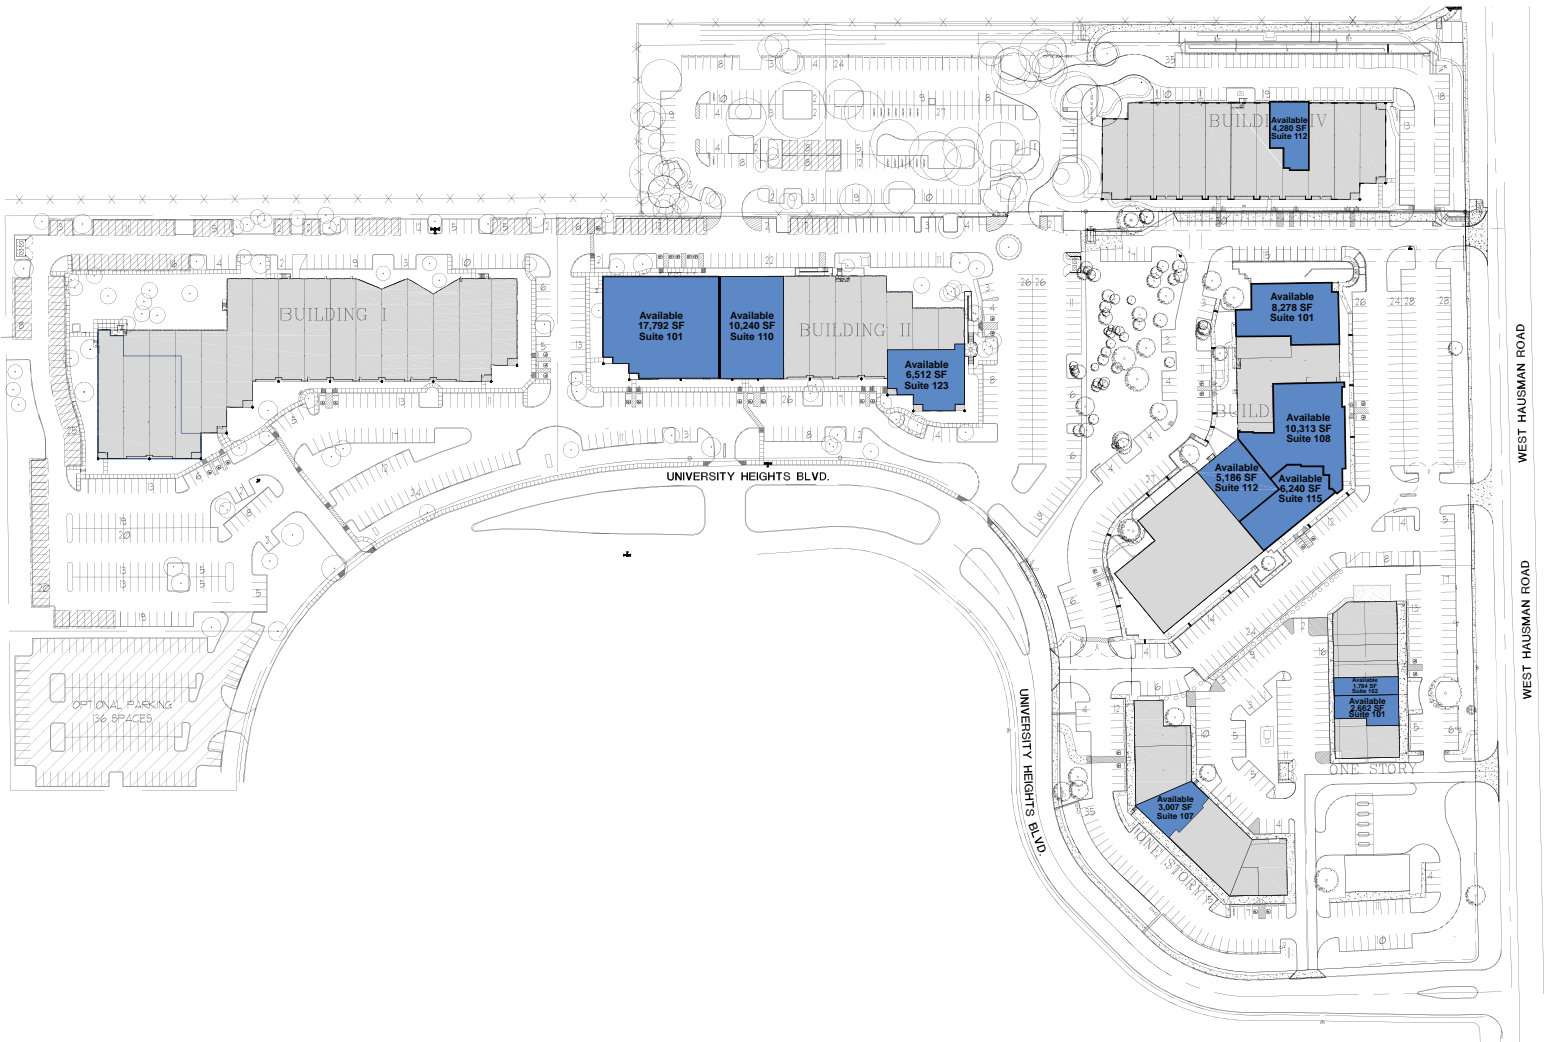

Building IV

Suite 112 - 4,280 SF

Building V

Suite 107 - 3,007 SF

Building II - Suite 101 - 17,792 SF

Building II - Suite 101, 106 & 110 - 28,032 SF

Building II - Suite 110 - 10,240 SF

Building II - Suite 123 - 6,512 SF

Building III - Suite 101 - 8,278 SF

Location Plan

Building III - Suite 108 - 10,313 SF

Building III - Suite 112 - 5,186 SF

LOCATION PLAN

Building III - Suite 115 - 6,240 SF

Location Plan

Building III - Suite 108, 112 & 115 - 21,739 SF

Building IV - Suite 112 - 4,280 SF

Suite 112
4,280 SF

Note: Suites 109, 111 & 112 share a common building entrance and lobby, common break room and shared restrooms.

Building V - Suite 107 - 3,007 SF

 Vacant Space