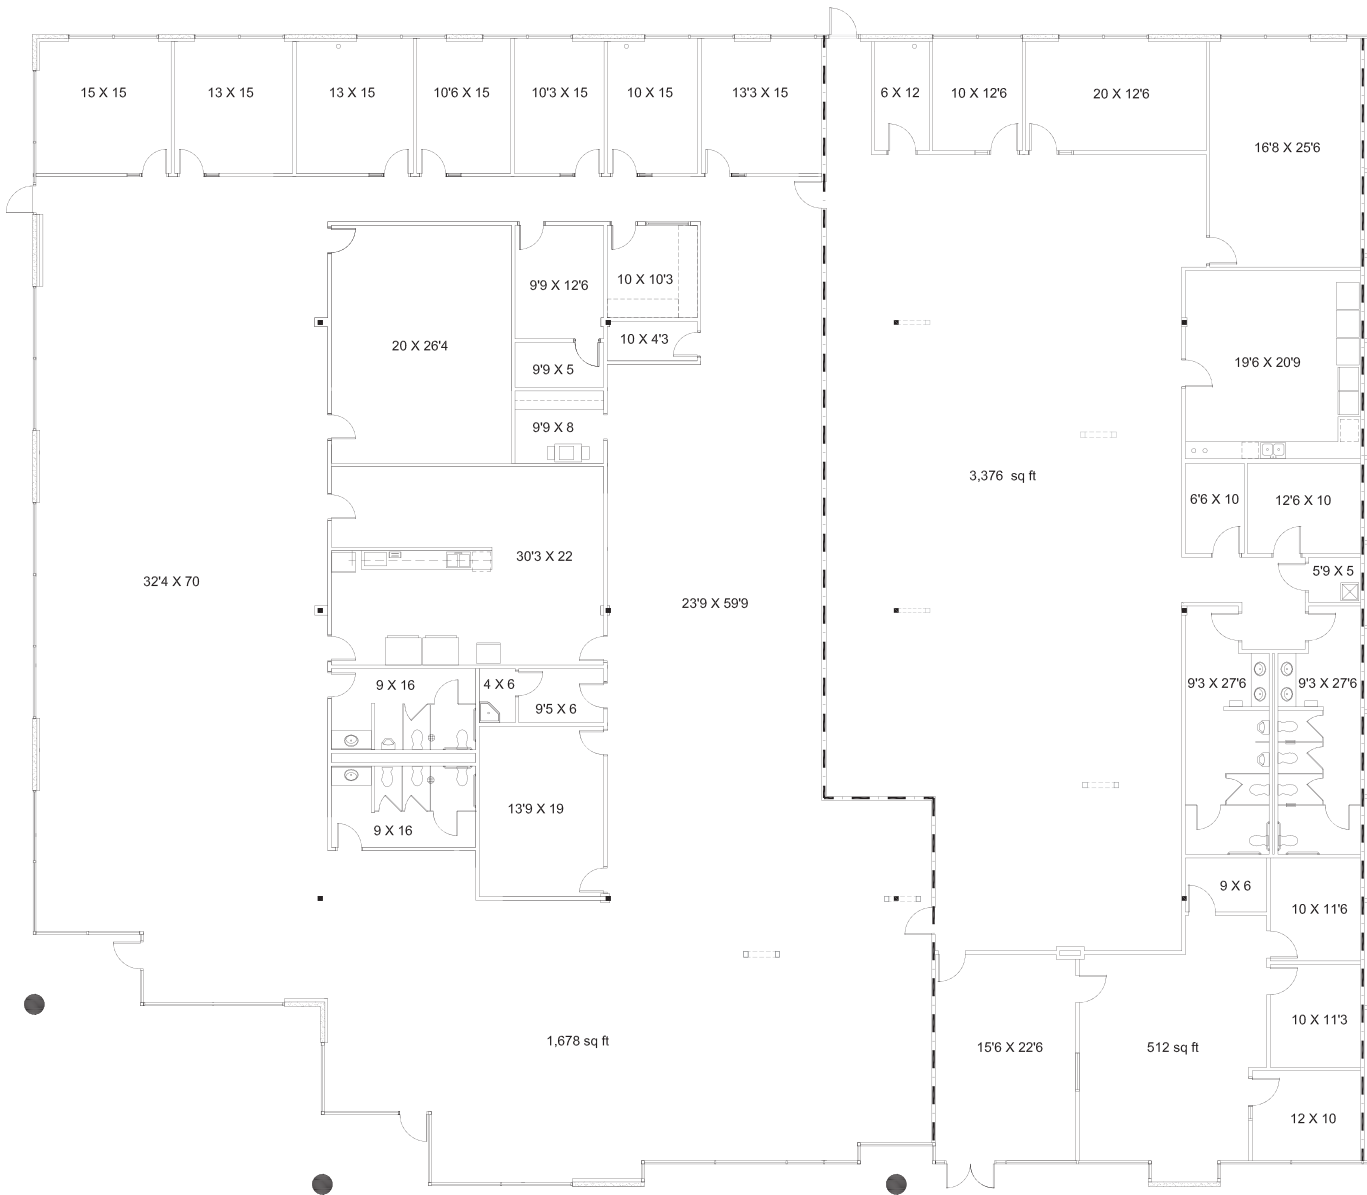

Available Space

Building II

Suite 101 - 17,792 SF
 Suite 110 - 10,240 SF
Suite 101 & 110 - 28,032 SF
 Suite 123 - 6,512 SF

Building III

Suite 101 - 8,278 SF
 Suite 108 - 10,313 SF
 Suite 112 - 5,186 SF
 Suite 115 - 6,240 SF
Suite 108, 112, 115 - 21,739 SF

Building IV

Suite 112 - 4,280 SF

Building V

Suite 107 - 3,007 SF

Building II - Suite 101 - 17,792 SF

Building II - Suite 101, 106 & 110 - 28,032 SF

Building II - Suite 110 - 10,240 SF

Building II - Suite 123 - 6,512 SF

Building III - Suite 101 - 8,278 SF

Location Plan

Building III - Suite 108 - 10,313 SF

Building III - Suite 112 - 5,186 SF

LOCATION PLAN

Building III - Suite 115 - 6,240 SF

Location Plan

Building III - Suite 108, 112 & 115 - 21,739 SF

Building IV - Suite 112 - 4,280 SF

Suite 112
4,280 SF

Note: Suites 109, 111 & 112 share a common building entrance and lobby, common break room and shared restrooms.

Building V - Suite 107 - 3,007 SF

 Vacant Space