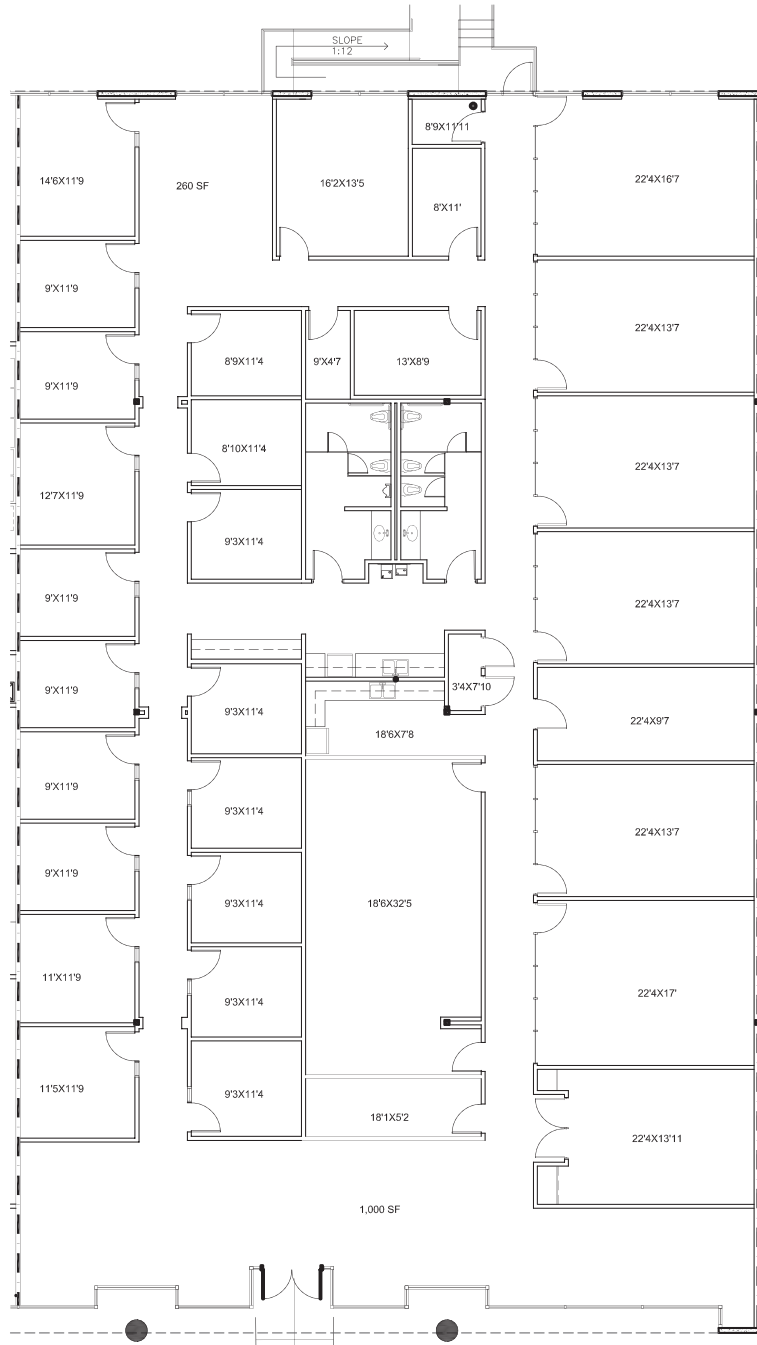

Available Space

Building II

Suite 101 - 17,792 SF
 Suite 110 - 10,240 SF
Suite 101 & 110 - 28,032 SF
 Suite 123 - 6,512 SF

Building III

Suite 101 - 8,278 SF
 Suite 108 - 10,313 SF
 Suite 112 - 5,186 SF
 Suite 115 - 6,240 SF
Suite 108, 112, 115 - 21,739 SF

Building IV

Suite 112 - 4,280 SF

Building V

Suite 107 - 3,007 SF

Building II - Suite 101 - 17,792 SF

Building II - Suite 101, 106 & 110 - 28,032 SF

Building II - Suite 110 - 10,240 SF

Building II - Suite 123 - 6,512 SF

Building III - Suite 101 - 8,278 SF

Location Plan

Building III - Suite 108 - 10,313 SF

Building III - Suite 112 - 5,186 SF

LOCATION PLAN

Building III - Suite 115 - 6,240 SF

Location Plan

Building III - Suite 108, 112 & 115 - 21,739 SF

Building IV - Suite 112 - 4,280 SF

Suite 112
4,280 SF

Note: Suites 109, 111 & 112 share a common building entrance and lobby, common break room and shared restrooms.

Building V - Suite 107 - 3,007 SF

 Vacant Space