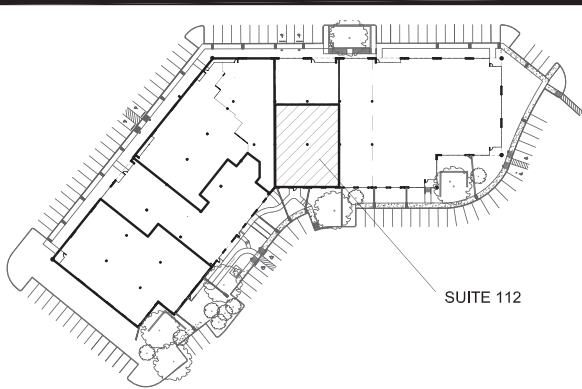

Available Space

Building II

Suite 101 - 17,792 SF
 Suite 110 - 10,240 SF
Suite 101 & 110 - 28,032 SF
 Suite 123 - 6,512 SF

Building III

Suite 101 - 8,278 SF
 Suite 108 - 10,313 SF
 Suite 112 - 5,186 SF
 Suite 115 - 6,240 SF
Suite 108, 112, 115 - 21,739 SF

Building IV

Suite 112 - 4,280 SF

Building V

Suite 107 - 3,007 SF

Building II - Suite 101 - 17,792 SF

Building II - Suite 101, 106 & 110 - 28,032 SF

Building II - Suite 110 - 10,240 SF

Building II - Suite 123 - 6,512 SF

Building III - Suite 101 - 8,278 SF

Location Plan

Building III - Suite 108 - 10,313 SF

Building III - Suite 112 - 5,186 SF

LOCATION PLAN

Building III - Suite 115 - 6,240 SF

Location Plan

Building III - Suite 108, 112 & 115 - 21,739 SF

Building IV - Suite 112 - 4,280 SF

Suite 112
4,280 SF

Note: Suites 109, 111 & 112 share a common building entrance and lobby, common break room and shared restrooms.

Building V - Suite 107 - 3,007 SF

 Vacant Space