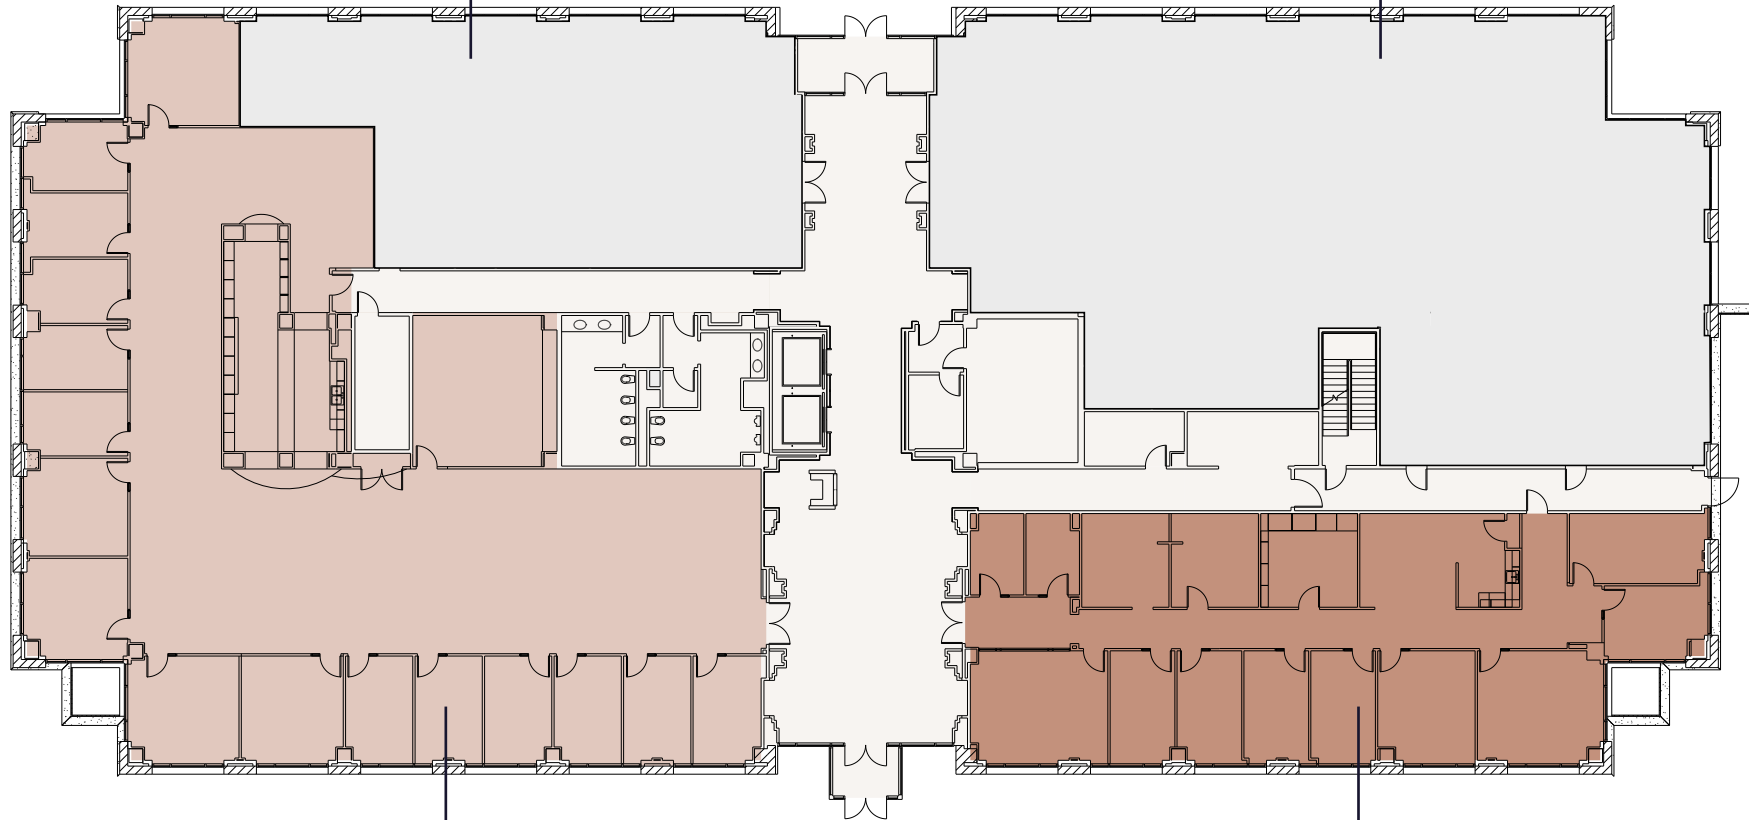

1ST FLOOR

12,549 RSF AVAILABLE FOR LEASE

Suite 160 - LEASED

Suite 170 - LEASED

Suite 101 - 8,450 SF AVAILABLE

Suite 180 - 4,099 SF AVAILABLE