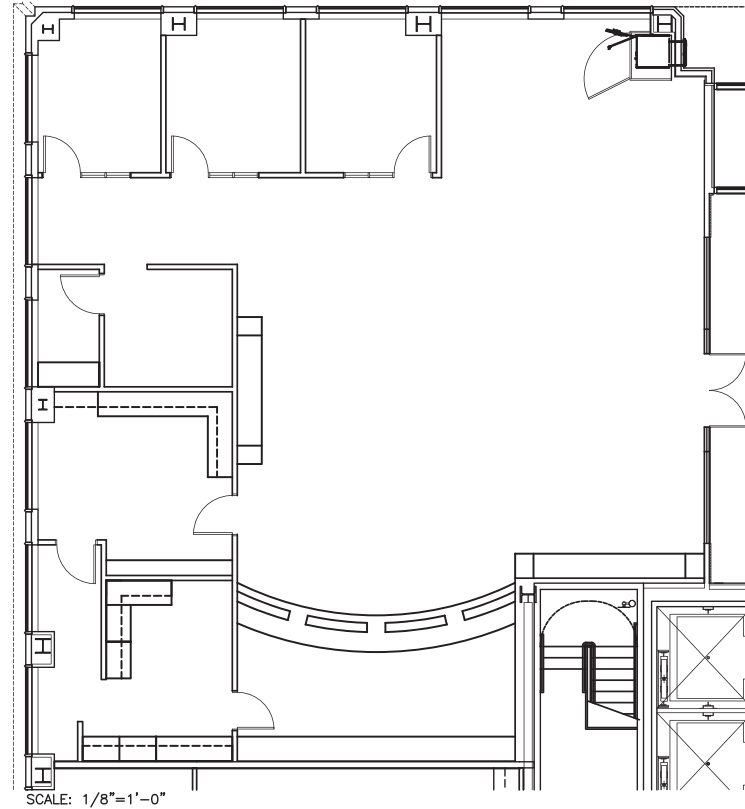

Building II  
**Suite 190**  
**3,674 SF**

SUITE 190  
3,674 RSF

UNION SQUARE II  
10001 REUNION PLACE  
SAN ANTONIO, TEXAS 78216