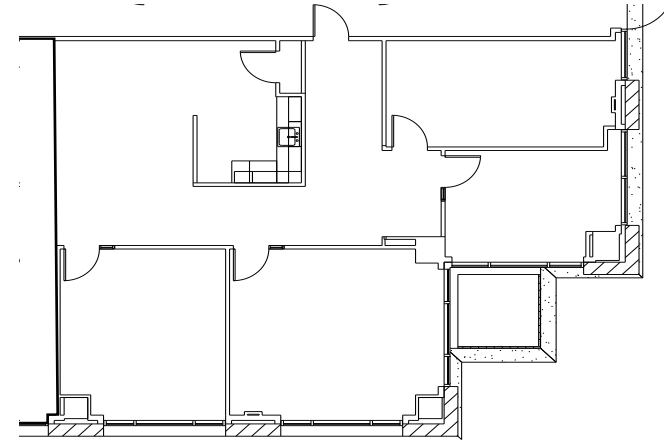

# 1ST FLOOR

10,149 RSF AVAILABLE FOR LEASE

Suite 101 - 8,450 SF AVAILABLE

Suite 195 - 1,699 SF AVAILABLE

As Built

Spec Plan