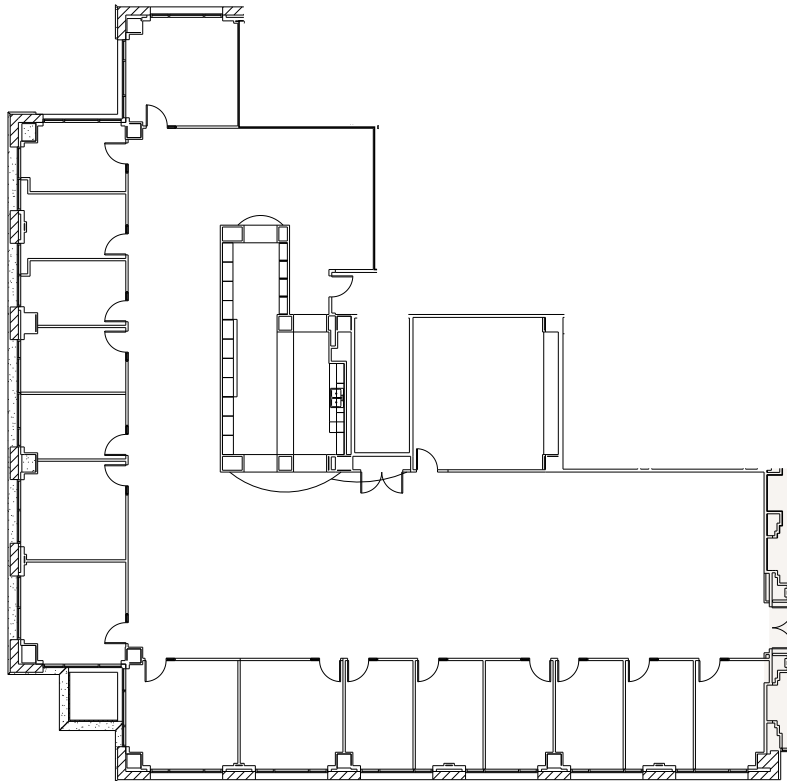

# 1ST FLOOR

10,149 RSF AVAILABLE FOR LEASE

Suite 101 - 8,450 SF AVAILABLE

Suite 195 - 1,699 SF AVAILABLE

As Built

Spec Plan