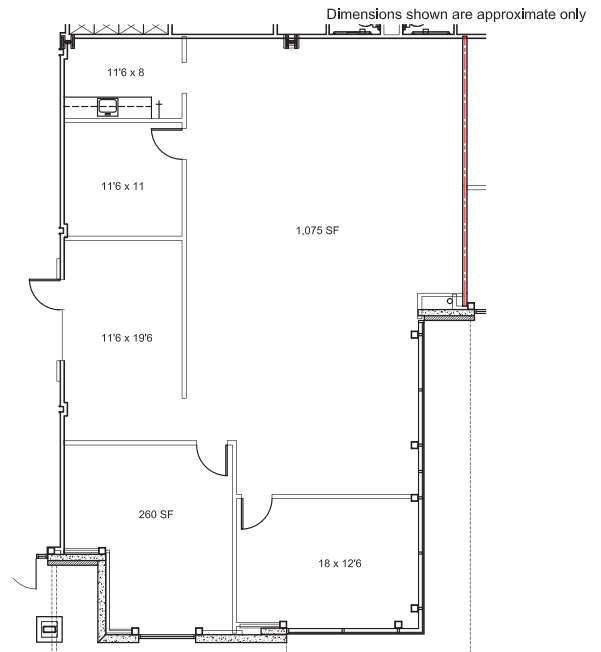

1ST FLOOR
Suite 102: 2,457 SF

1ST FLOOR
Suite 106: 1,443 SF

- Available Now
- Move-In Ready
- Class A Finishes
- Pre Wired for Voice and Data